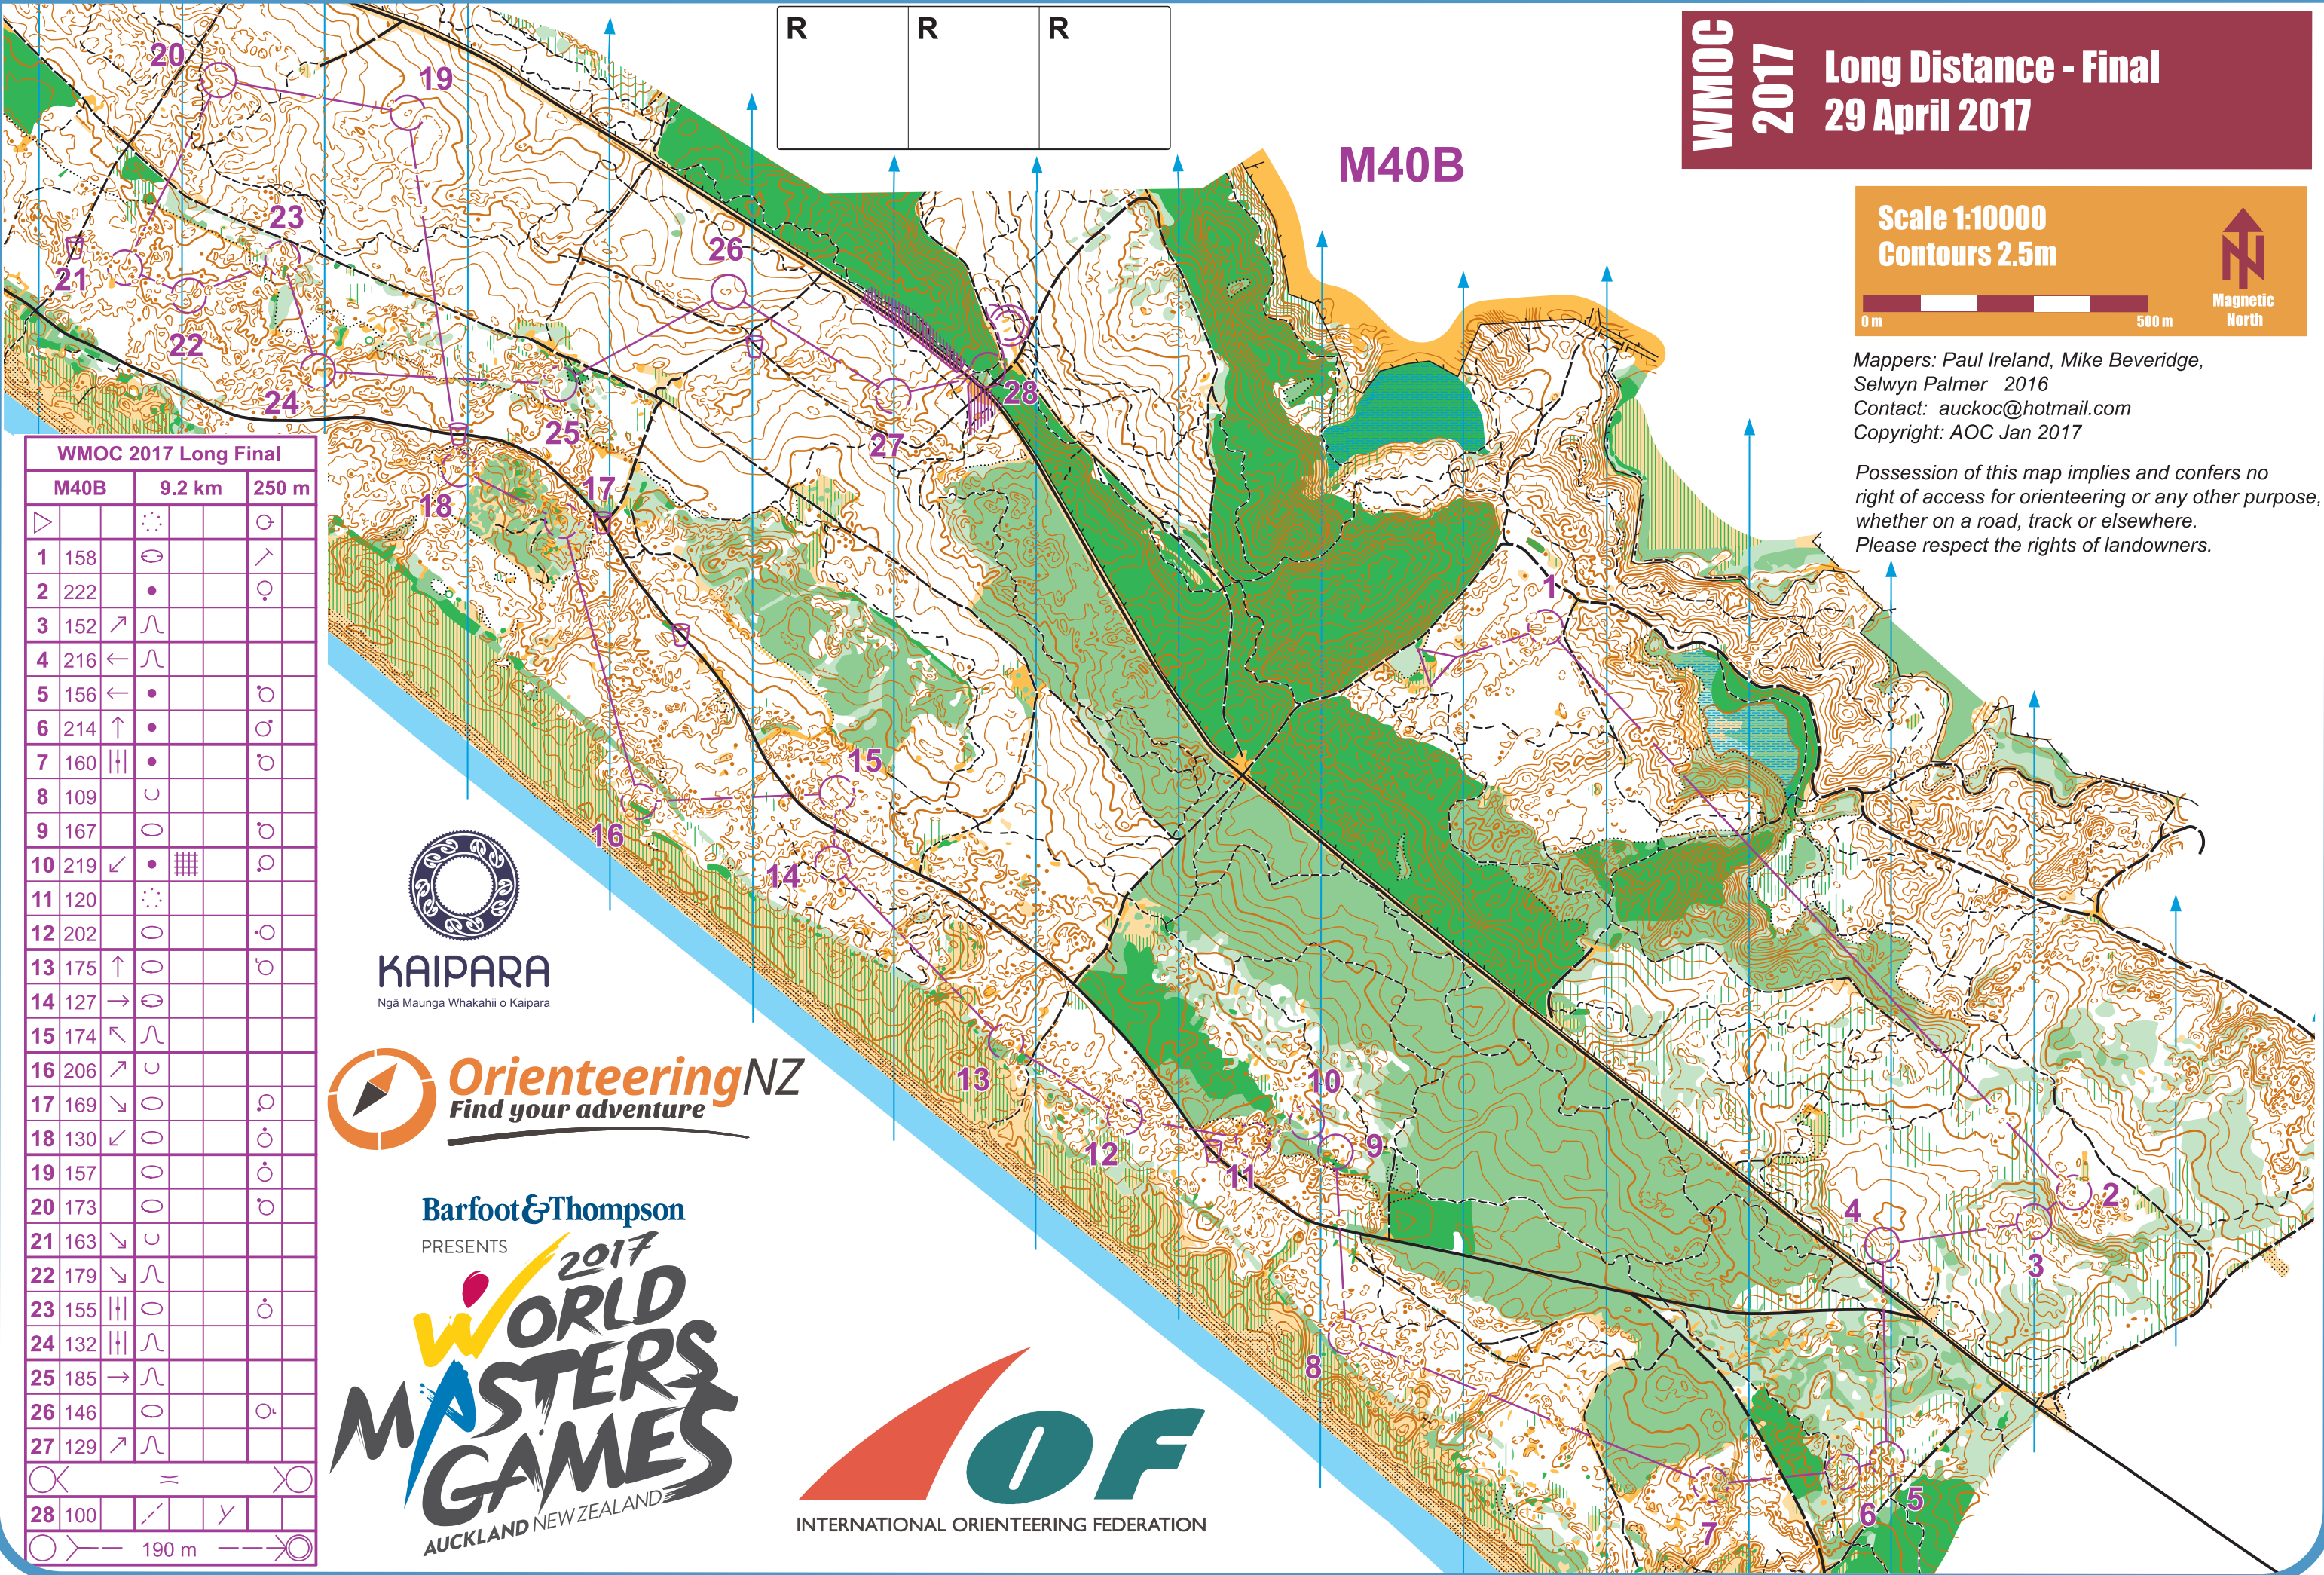

# HEDLEY DUNES

**WMOG 2017**  
**Long Distance - Final**  
**29 April 2017**

Scale 1:10000  
 Contours 2.5m

Mappers: Paul Ireland, Mike Beveridge,  
 Selwyn Palmer 2016  
 Contact: auckoc@hotmail.com  
 Copyright: AOC Jan 2017

Possession of this map implies and confers no  
 right of access for orienteering or any other purpose,  
 whether on a road, track or elsewhere.  
 Please respect the rights of landowners.

WMOG 2017 Long Final

M40B	9.2 km	250 m
1 158	⊙	↗
2 222	•	♀
3 152	↗	∩
4 216	←	∩
5 156	←	•
6 214	↑	•
7 160		•
8 109	∪	∅
9 167	∅	∅
10 219	↙	•
11 120	⊙	∅
12 202	∅	∅
13 175	↑	∅
14 127	→	∅
15 174	↖	∩
16 206	↗	∪
17 169	∅	∅
18 130	↙	∅
19 157	∅	∅
20 173	∅	∅
21 163	∅	∅
22 179	∅	∅
23 155		∅
24 132		∅
25 185	→	∅
26 146	∅	∅
27 129	↗	∅
28 100	↗	↘

190 m

**KAIPARA**  
 Ngā Maunga Whakahii o Kaipara