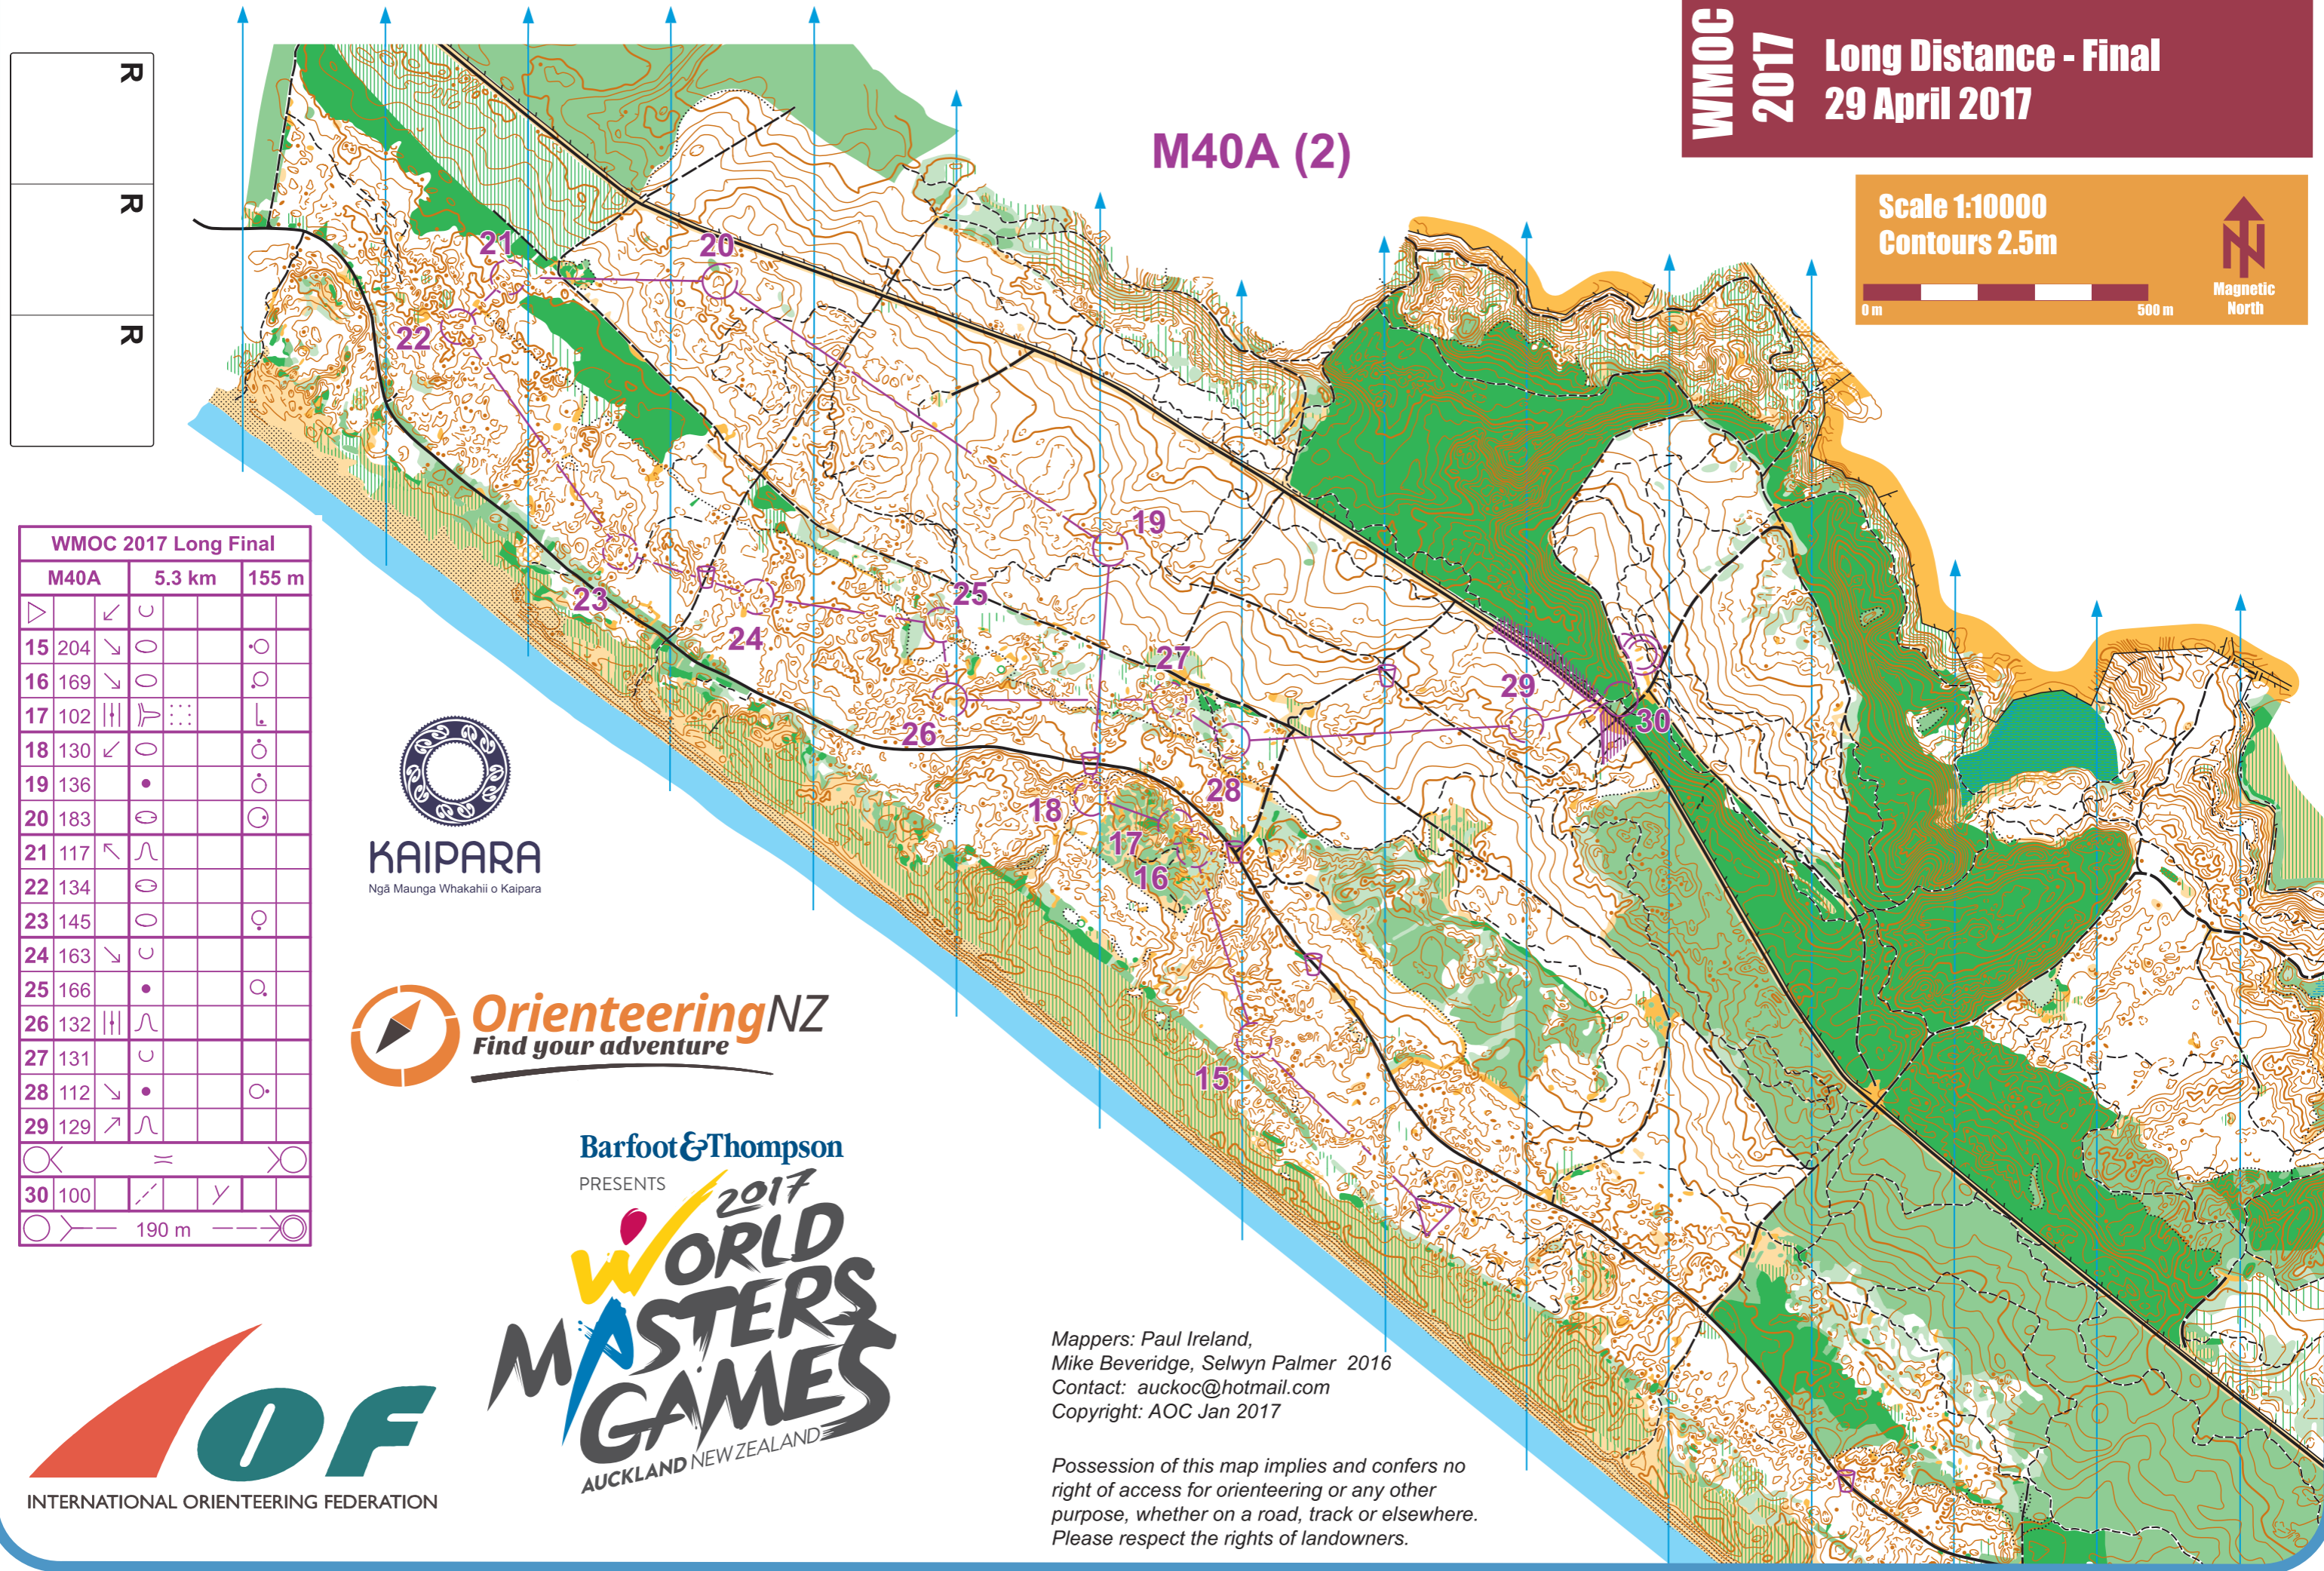

HEDLEY DUNES

WMOG 2017
Long Distance - Final
29 April 2017

Scale 1:10000
 Contours 2.5m

R
 R
 R

WMOG 2017 Long Final

M40A	5.3 km	155 m
▷	↙	○
15 204	↘	○
16 169	↘	○
17 102		⊥
18 130	↙	○
19 136	•	○
20 183	○	○
21 117	↖	∩
22 134	○	
23 145	○	○
24 163	↘	○
25 166	•	○
26 132		∩
27 131	○	
28 112	↘	○
29 129	↗	∩
○	=	○
30 100	↗	∩
○	190 m	○

Mappers: Paul Ireland,
 Mike Beveridge, Selwyn Palmer 2016
 Contact: auckoc@hotmail.com
 Copyright: AOC Jan 2017

Possession of this map implies and confers no right of access for orienteering or any other purpose, whether on a road, track or elsewhere. Please respect the rights of landowners.