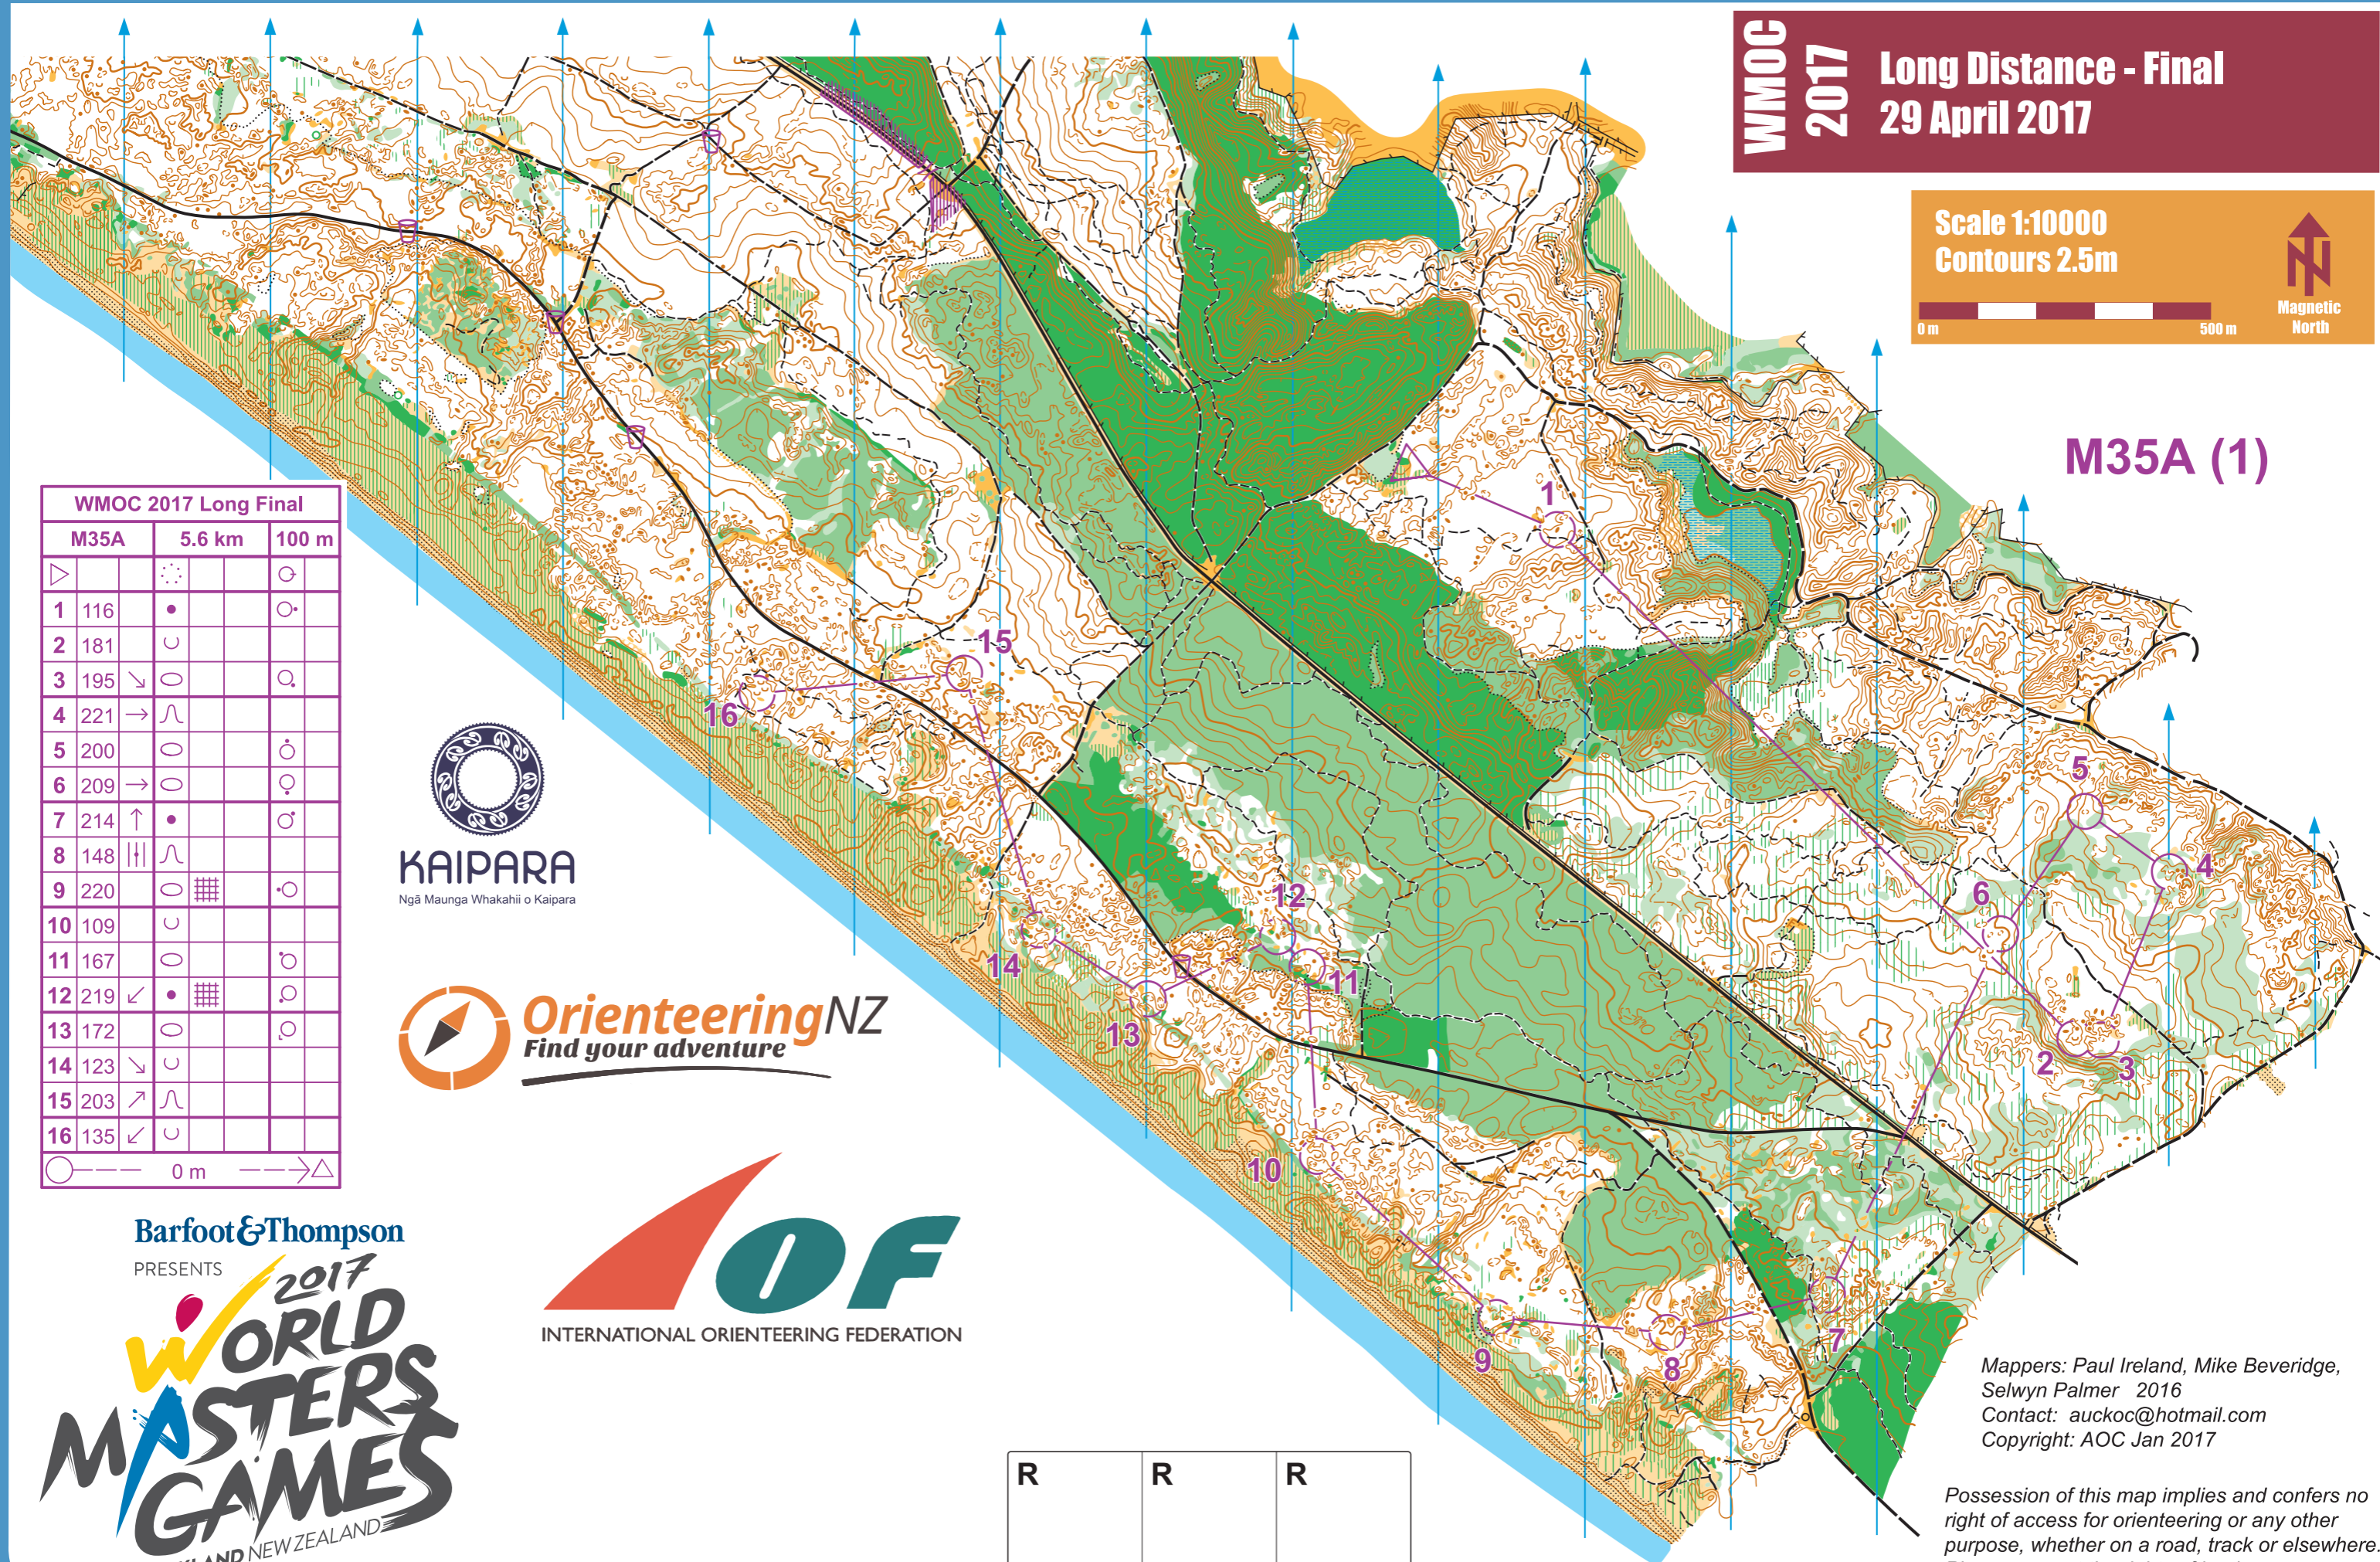

# HEDLEY DUNES

**WMOG  
2017** Long Distance - Final  
29 April 2017

Scale 1:10000  
Contours 2.5m

0 m 500 m

**M35A (1)**

WMOG 2017 Long Final			
M35A	5.6 km	100 m	
1	116	•	○
2	181	∪	
3	195	∩	○
4	221	→	
5	200	○	○
6	209	→	○
7	214	↑	○
8	148		
9	220	○	○
10	109	∪	
11	167	○	○
12	219	↙	○
13	172	○	○
14	123	∩	
15	203	↗	
16	135	∪	

○ --- 0 m --- → △

**KAIPARA**  
Ngā Maunga Whakahii o Kaipara

R	R	R
---	---	---

Mappers: Paul Ireland, Mike Beveridge,  
Selwyn Palmer 2016  
Contact: auckoc@hotmail.com  
Copyright: AOC Jan 2017

Possession of this map implies and confers no right of access for orienteering or any other purpose, whether on a road, track or elsewhere. Please respect the rights of landowners.