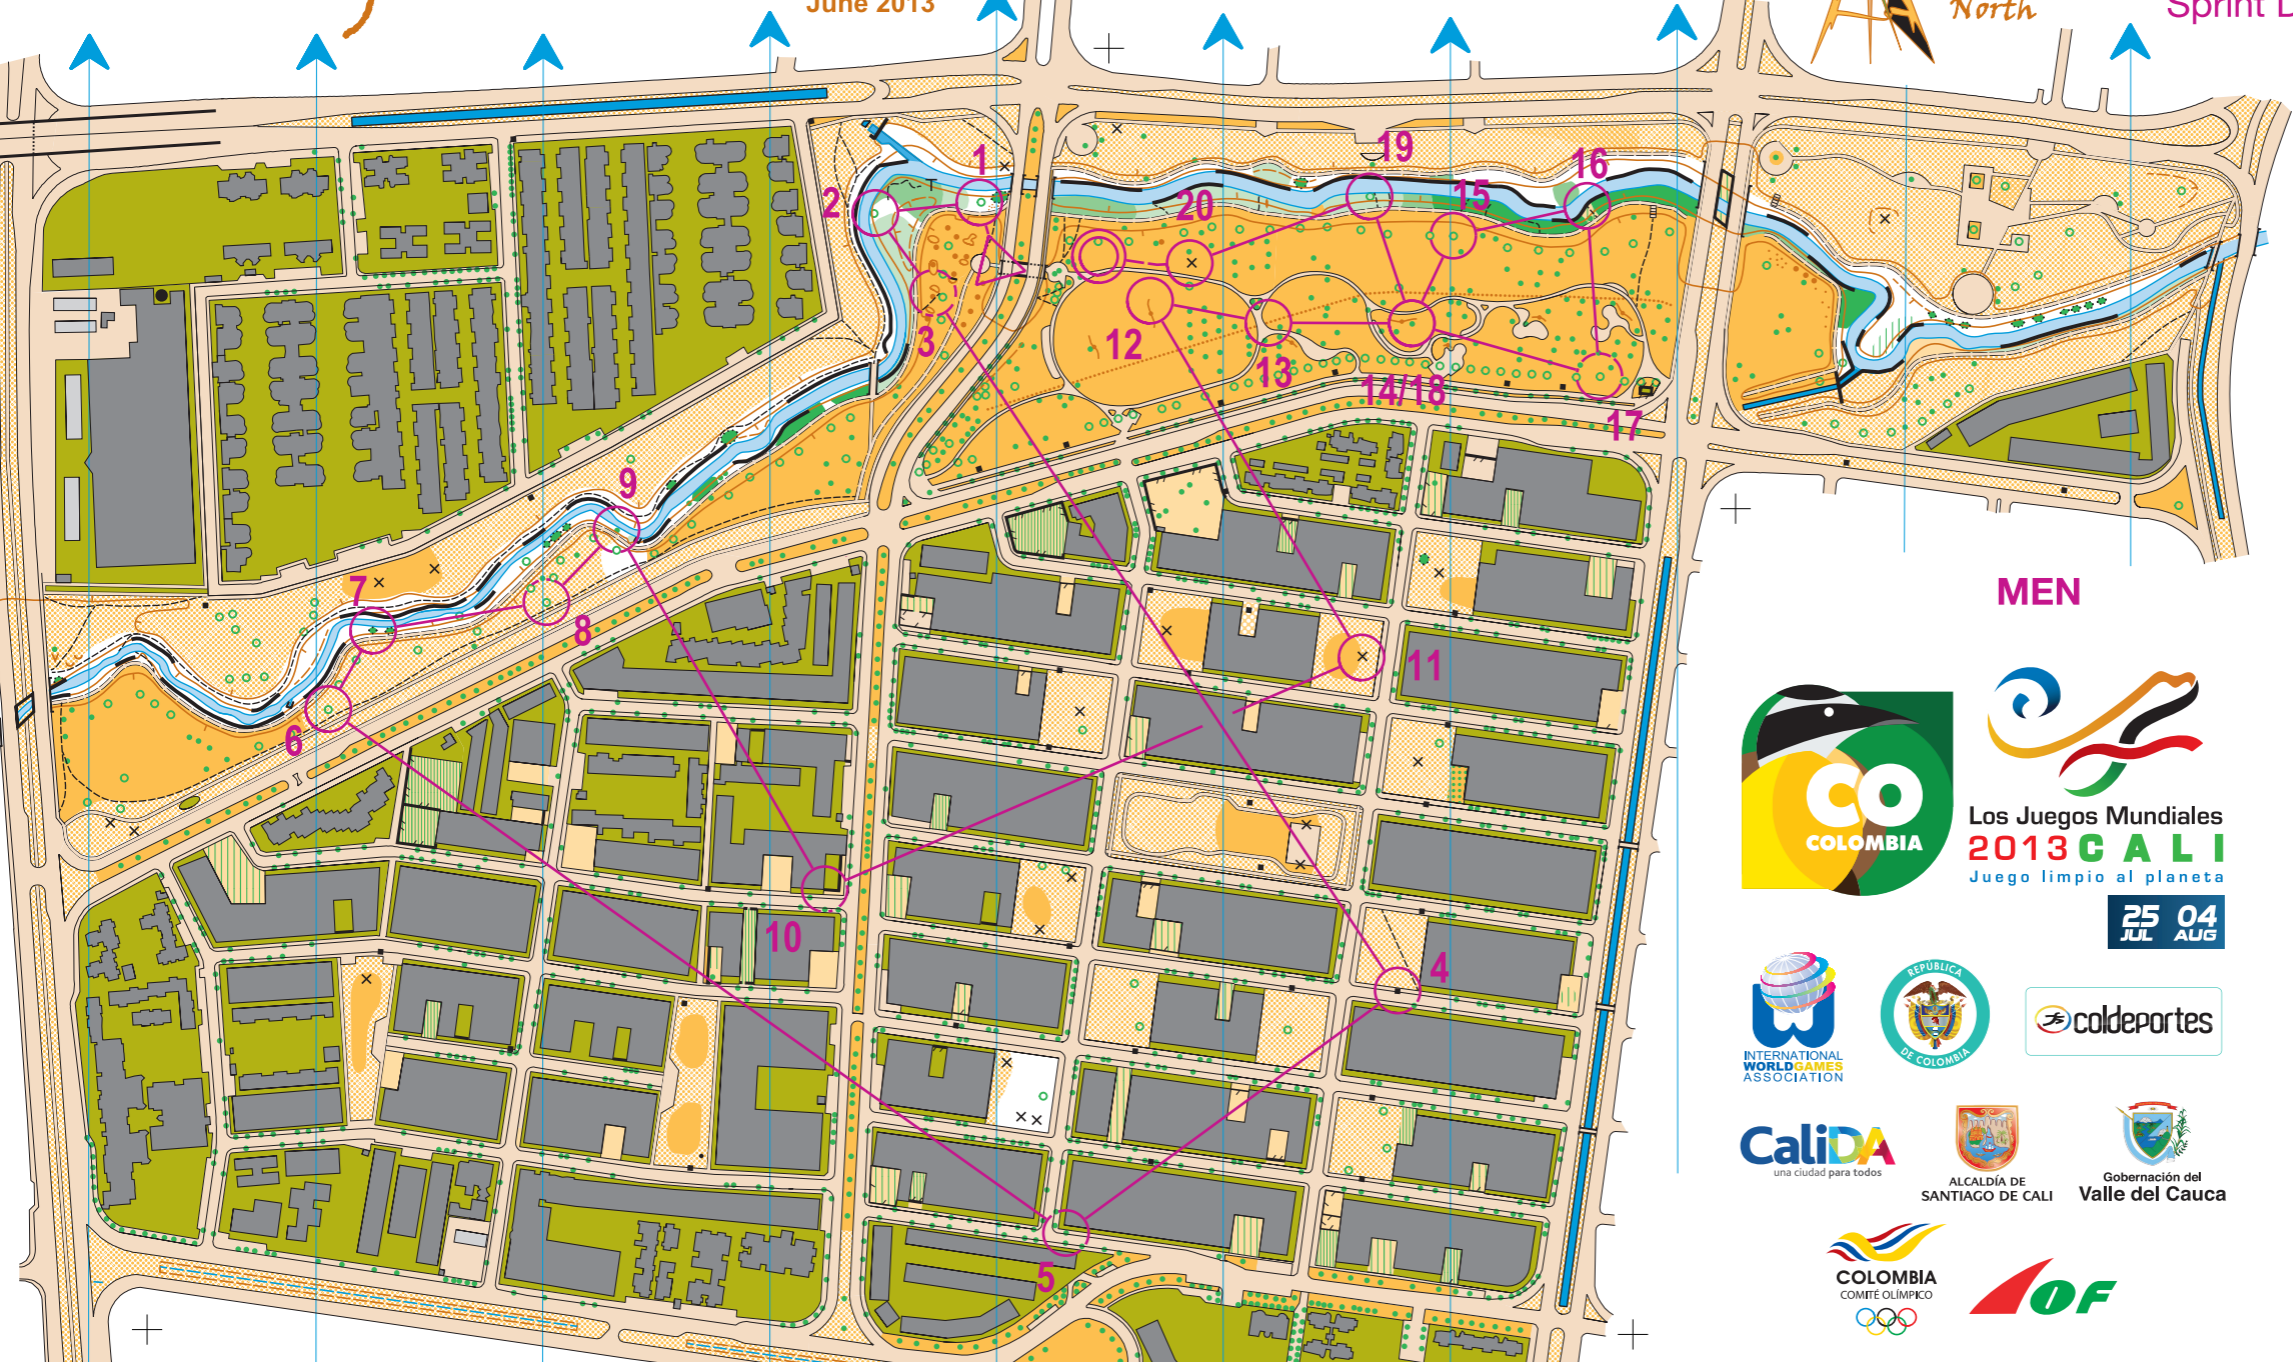

# El Ingenio

Fieldwork & cartography: Paul Pacqué  
Version 1.0  
June 2013

Scale 1:5000  
Contours 2.5m

**WORLD GAMES - Orienteering**  
Sprint Distance - 2 August 2013

El Ingenio Sprint				
Men	4.25km	20m		
1 31	↑	○		
2 32	↑	○		
3 33	○	○	2.2 / 1.7	
4 34	■	○		
5 35	↗	○		
6 36	↑	○		
7 37	←	○	5x3	
8 38	↑	○		
9 39	↑	○		
10 40	↗	○		
11 41	×	○		
12 42	⊞	○		
13 43	→	○		
14 44	↑	○		
15 53	↑	○		
16 45	↗	○		
17 46	↑	○		
18 44	↑	○		
19 47	↑	○		
20 49	×	○		

○ --- 60 m --- ○

**MEN**

1	2	3
---	---	---