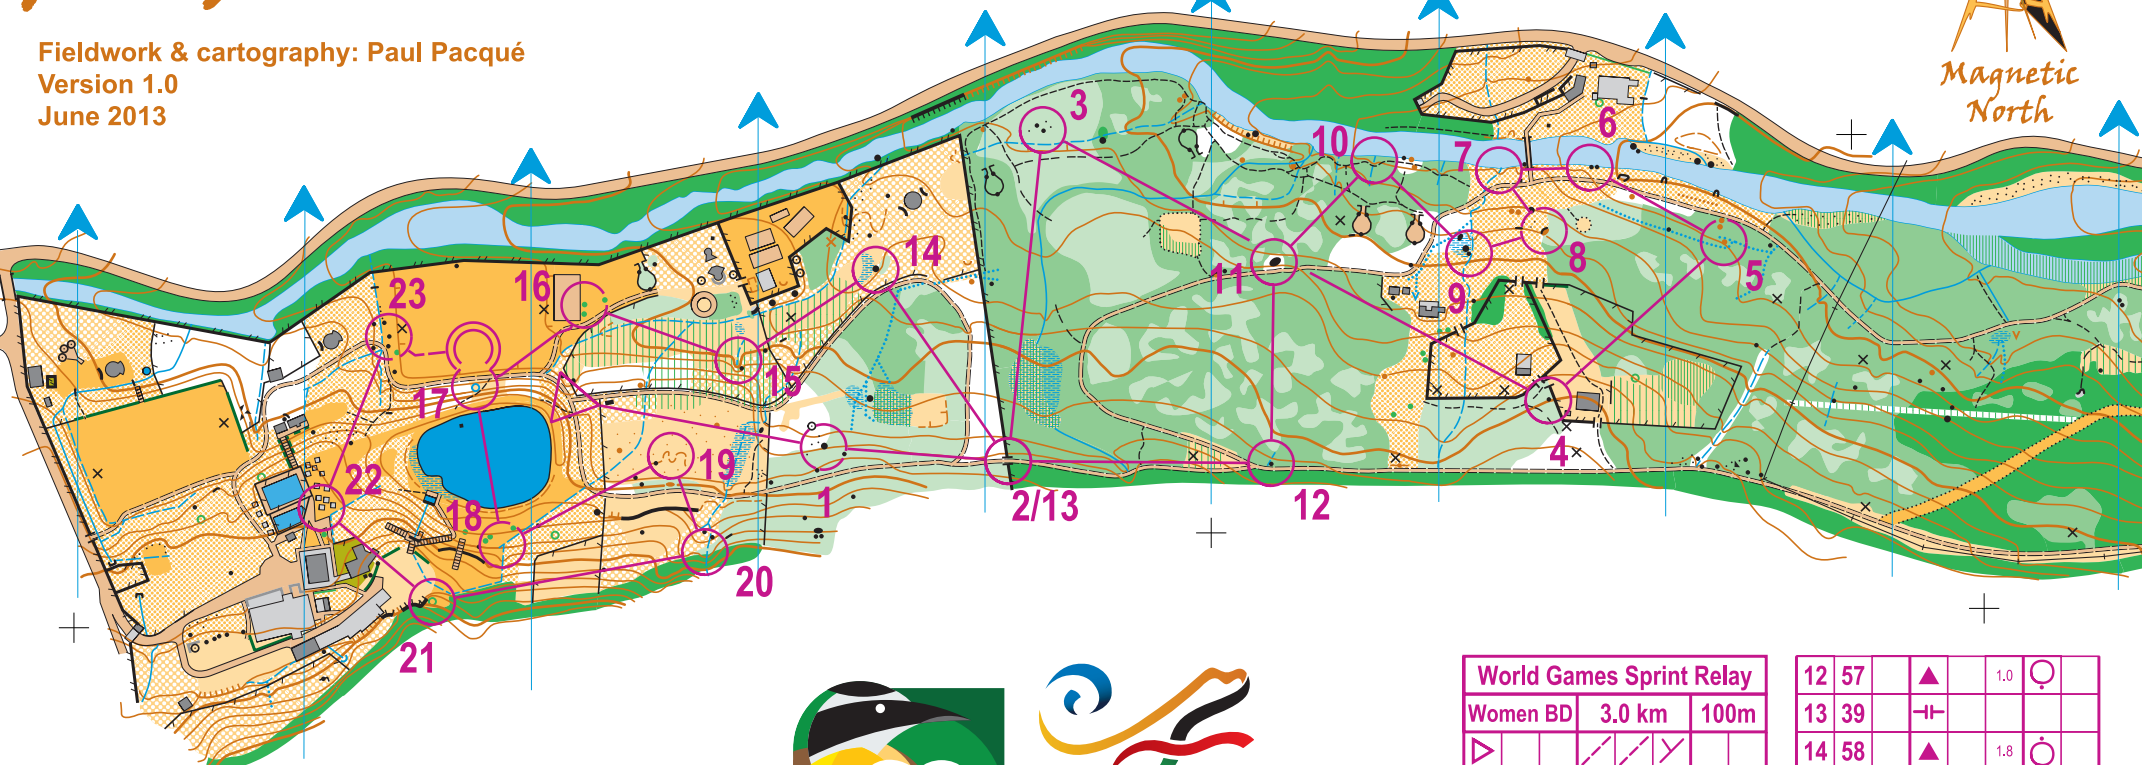

Rio Pance West

Fieldwork & cartography: Paul Pacqué
Version 1.0
June 2013

Scale 1:5000
Contours 2.5m

Magnetic North

WORLD GAMES - Orienteering
Sprint Relay - 4 August 2013

Women BD

1	2	3
---	---	---

World Games Sprint Relay				
Women BD	3.0 km	100m		
1	64	▲	1.7	○
2	39	⊢		
3	65	↘▲	1.2	○
4	42	▲	2.0	○
5	52	↘●	1.4	○
6	62	←▲	1.8	○
7	63	∩		
8	53	≡	2.0	⊥
9	54	↘▲	1.2	○
10	55	∩	2.0	—
11	56	▲	2.0/4.0	○

12	57	▲	1.0	○
13	39	⊢		
14	58	▲	1.8	○
15	34	∩		
16	38	↑▲		○
17	32	⊙		○
18	33	⊙		
19	59	∩	—	
20	60	∩		
21	61	▲		○
22	35	✓/▨	3x3	○
23	100	⊢▲	1.0	○

○ --- 60 m --- ⊙

www.cordes.net 8.3.2