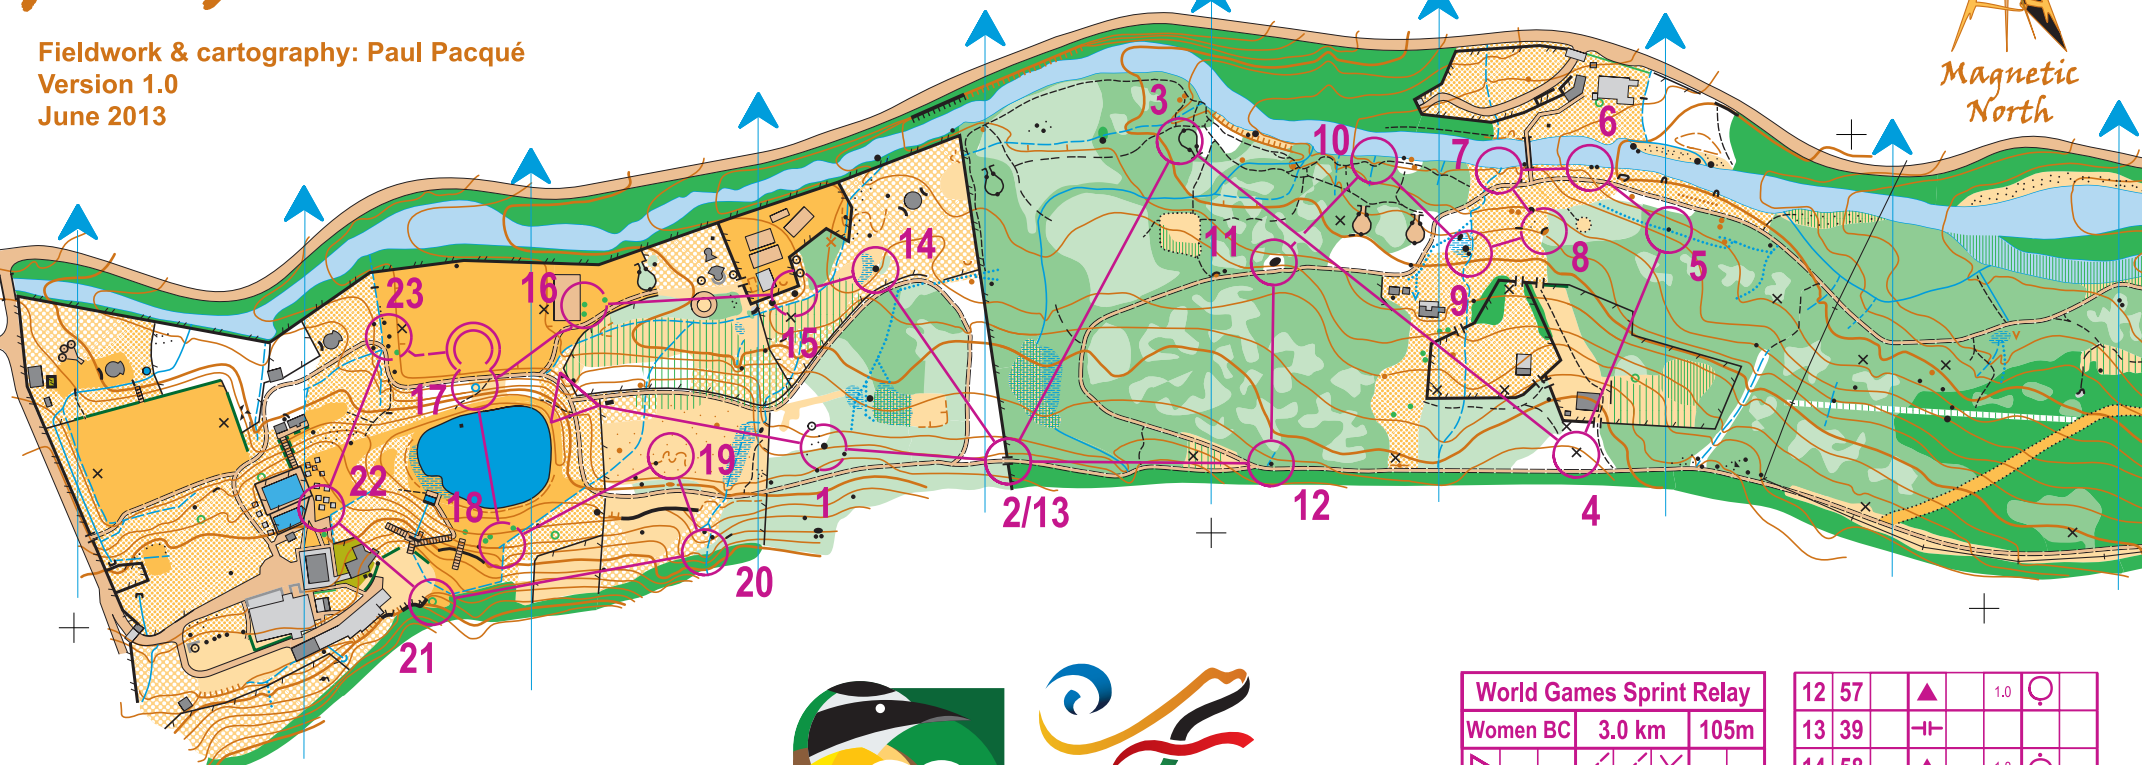

Rio Pance West

Fieldwork & cartography: Paul Pacqué
Version 1.0
June 2013

Scale 1:5000
Contours 2.5m

Magnetic North

WORLD GAMES - Orienteering
Sprint Relay - 4 August 2013

Women BC

1	2	3
---	---	---

World Games Sprint Relay			
Women BC	3.0 km	105m	
1 64	▲	1.7	○
2 39	⊢		
3 40	↗		○
4 69	×		○
5 67	▲	1.0	○
6 62	←	1.8	○
7 63	∩		
8 53	≡	2.0	⊥
9 54	↘	1.2	○
10 55	∩		
11 56	▲	2.0/4.0	○

12 57	▲	1.0	○
13 39	⊢		
14 58	▲	1.8	○
15 37	▲	1.8	○
16 38	↑		○
17 32	⊢		○
18 33	⊢		
19 59	∩		
20 60	∩		
21 61	↑		○
22 35	↙	3x3	○
23 100	⊢	1.0	○

○--- 60 m --->○

www.condes.net 8.3.2