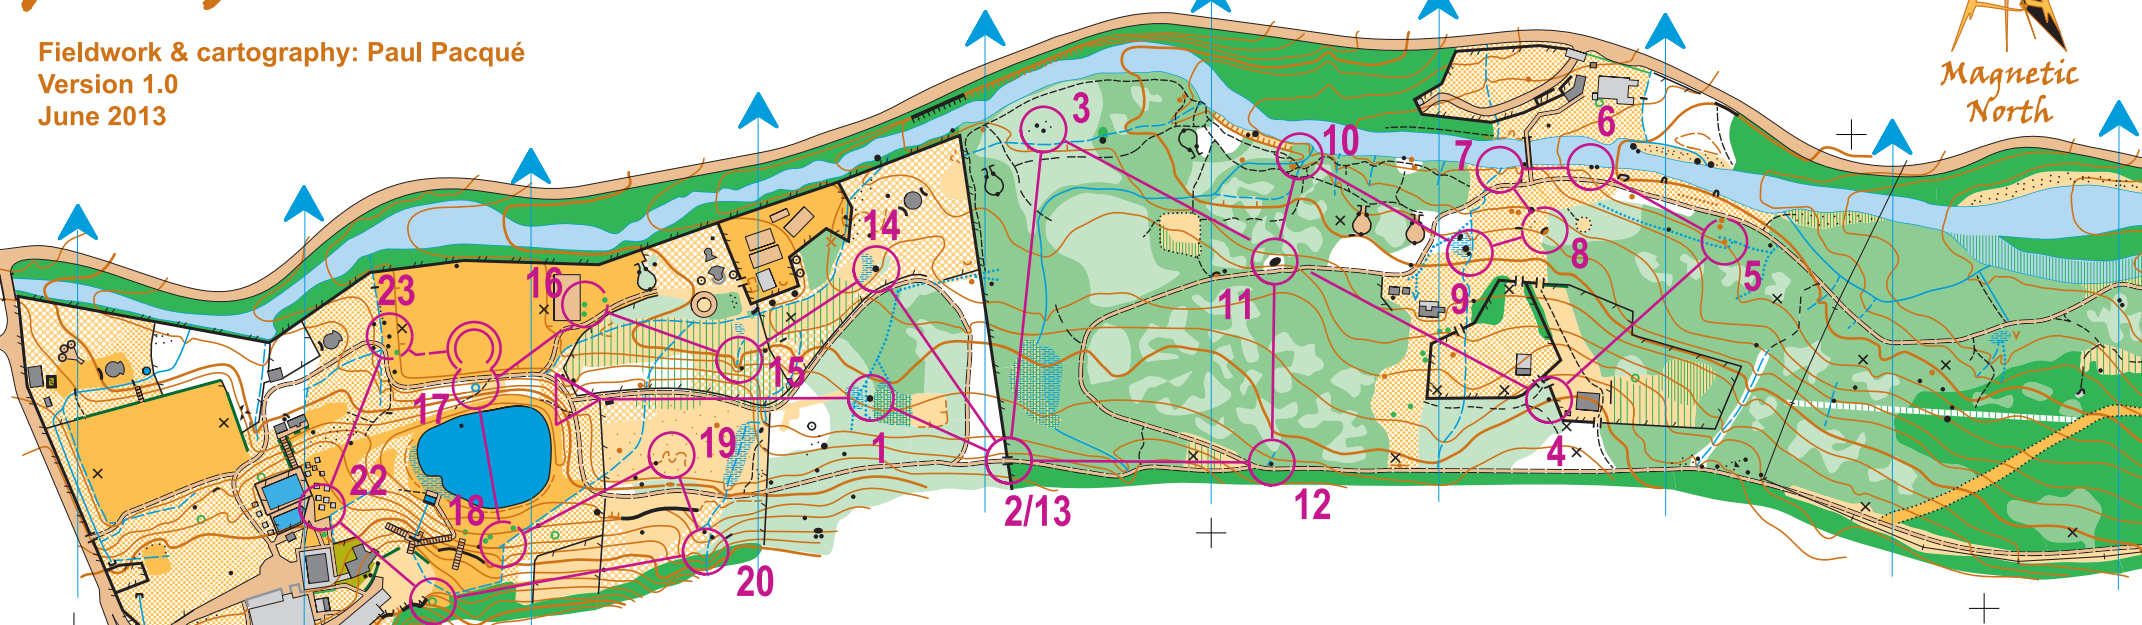

Rio Pance West

Fieldwork & cartography: Paul Pacqué
Version 1.0
June 2013

Scale 1:5000
Contours 2.5m

Magnetic North

WORLD GAMES - Orienteering Sprint Relay - 4 August 2013

Women AD

1	2	3
---	---	---

World Games Sprint Relay			
Women AD	3.1 km	100m	
1	36	▲	1.6
2	39	⊢	
3	65	↘	1.2
4	42	▲	2.0
5	52	↘	1.4
6	62	←	1.8
7	63	∩	
8	53	⊢	2.0
9	54	↘	1.2
10	71	⊢	
11	56	▲	2.0 / 4.0

12	57	▲	1.0	○
13	39	⊢		
14	58	▲	1.8	○
15	34	∩		
16	38	↑		○
17	32	⊢		○
18	33	⊢		∩
19	59	∩		∩
20	60	∩		
21	61	↑		○
22	35	✓	3x3	○
23	100	⊢	1.0	○

○ --- 60 m ---> ○

www.condes.net 8.3.2