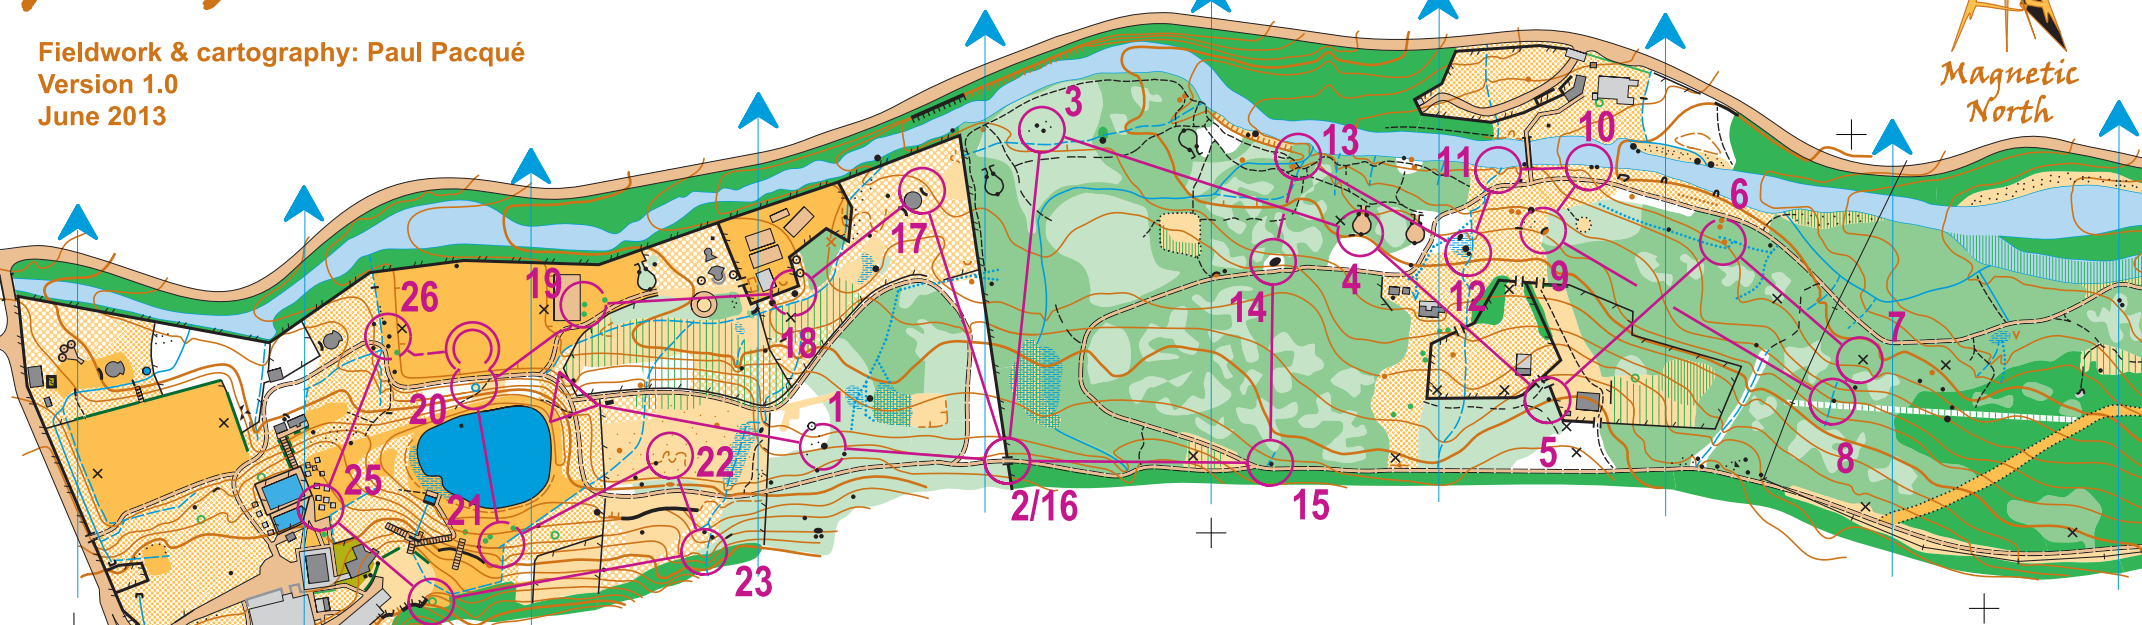

# Rio Pance West

Fieldwork & cartography: Paul Pacqué  
Version 1.0  
June 2013

Scale 1:5000  
Contours 2.5m

Magnetic North

**WORLD GAMES - Orienteering**  
**Sprint Relay - 4 August 2013**

25 JUL 04 AUG

**MEN BD**

1	2	3
---	---	---

World Games Sprint Relay			
Men BD	3.4 km	125m	
1	64	▲ 1.7	○
2	39	⊢	
3	65	↘ ▲ 1.2	○
4	41	↗	○
5	42	▲ 2.0	○
6	52	↘ ● 1.4	○
7	70	×	○
8	43	▲ 1.8	○
9	53	▬ 2.0	⊥
10	62	← ▲ 1.8	○
11	63	∩	
12	54	↘ ▲ 1.2	○

13	71	⊢		
14	56	▲	2.0/4.0	○
15	57	▲	1.0	○
16	39	⊢		
17	72	↗	2.0	⊢
18	37	▲	1.8	○
19	38	↑ ▲		○
20	32	⊢		○
21	33	⊢		
22	59	∩		
23	60	∩		
24	61	▲		○
25	35	↗	3x3	○
26	100	⊢	1.0	○

○ --- 60 m --- ○

www.condes.net 8.3.2