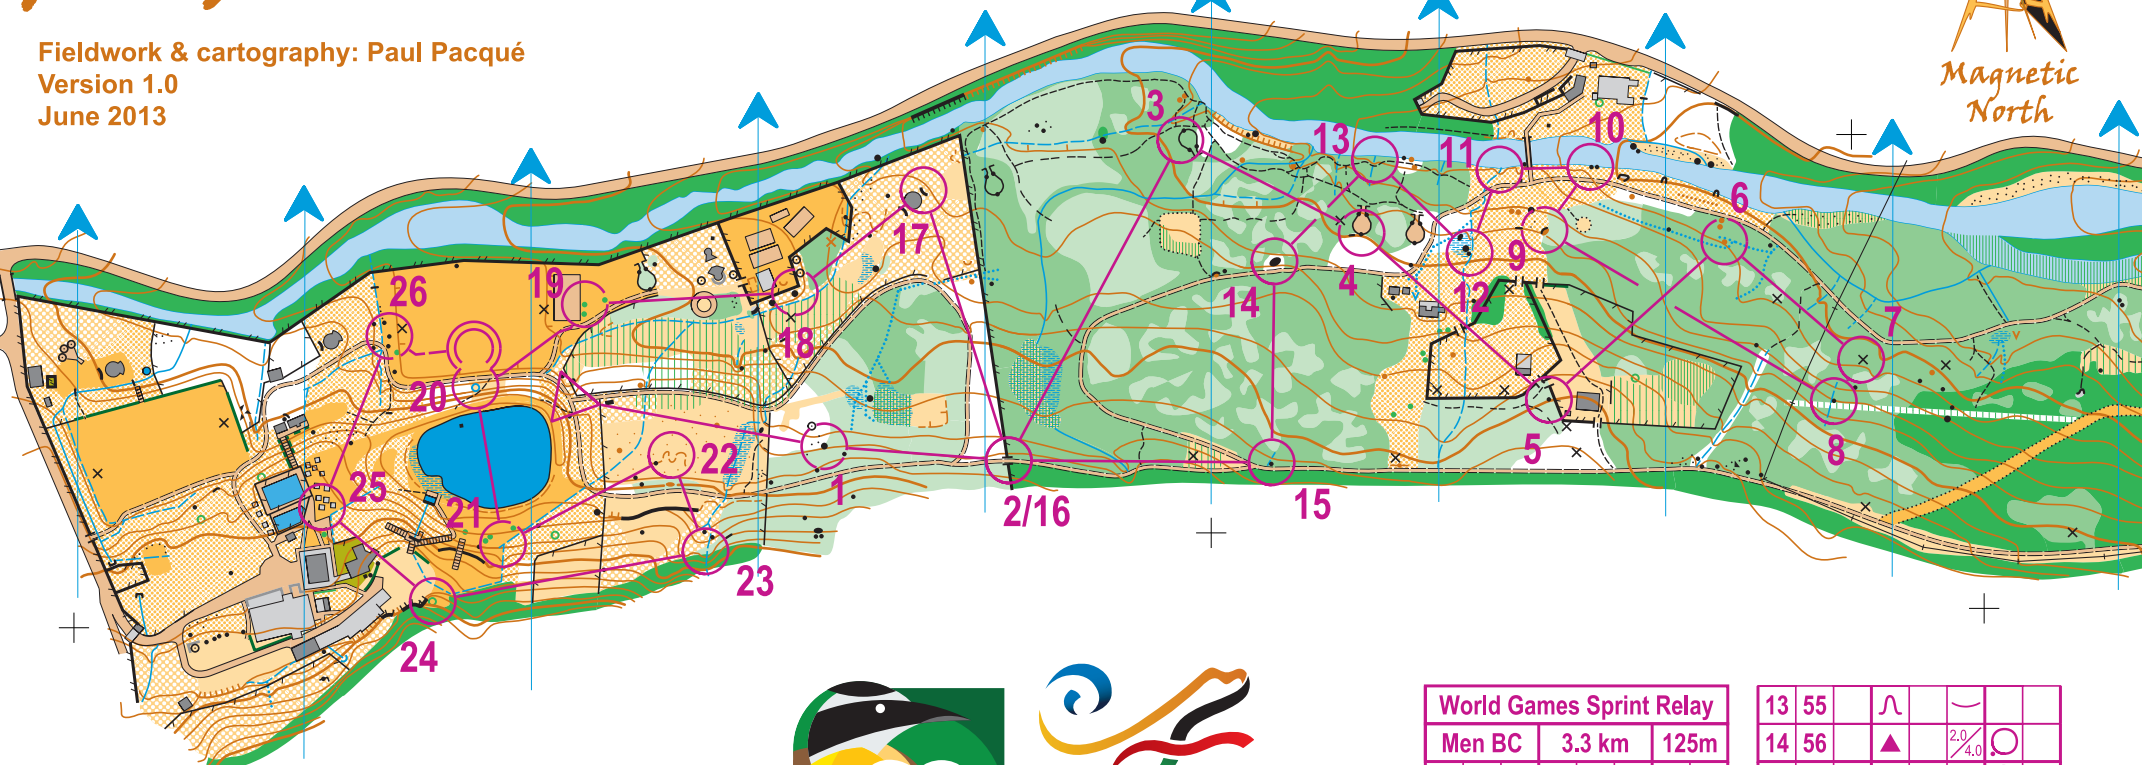

Rio Pance West

Fieldwork & cartography: Paul Pacqué
Version 1.0
June 2013

Scale 1:5000
Contours 2.5m

Magnetic North

WORLD GAMES - Orienteering
Sprint Relay - 4 August 2013

Men BC

1	2	3
---	---	---

World Games Sprint Relay				
Men BC	3.3 km	125m		
1	64	▲ 1.7	○	
2	39	⊢		
3	40	↗	○	
4	41	↗	○	
5	42	▲ 2.0	○	
6	52	↘ ● 1.4	○	
7	70	⊗ 1.0	○	
8	43	▲ 1.8	○	
9	53	⊢ 2.0	⊥	
10	62	← ▲ 1.8	○	
11	63	∩		
12	54	↘ ▲ 1.2	○	

13	55	∩	∩		
14	56	▲	2.0/4.0	○	
15	57	▲	1.0	♀	
16	39	⊢			
17	72	↗	2.0	T	
18	37	▲	1.8	○	
19	38	↑	↓	○	
20	32	⊗		♀	
21	33	⊗	↘		
22	59	∩	∩		
23	60	∩			
24	61	↓		♀	
25	35	↘	3x3	○	
26	100	⊢	▲ 1.0	○	

○ --- 60 m --- ⊙