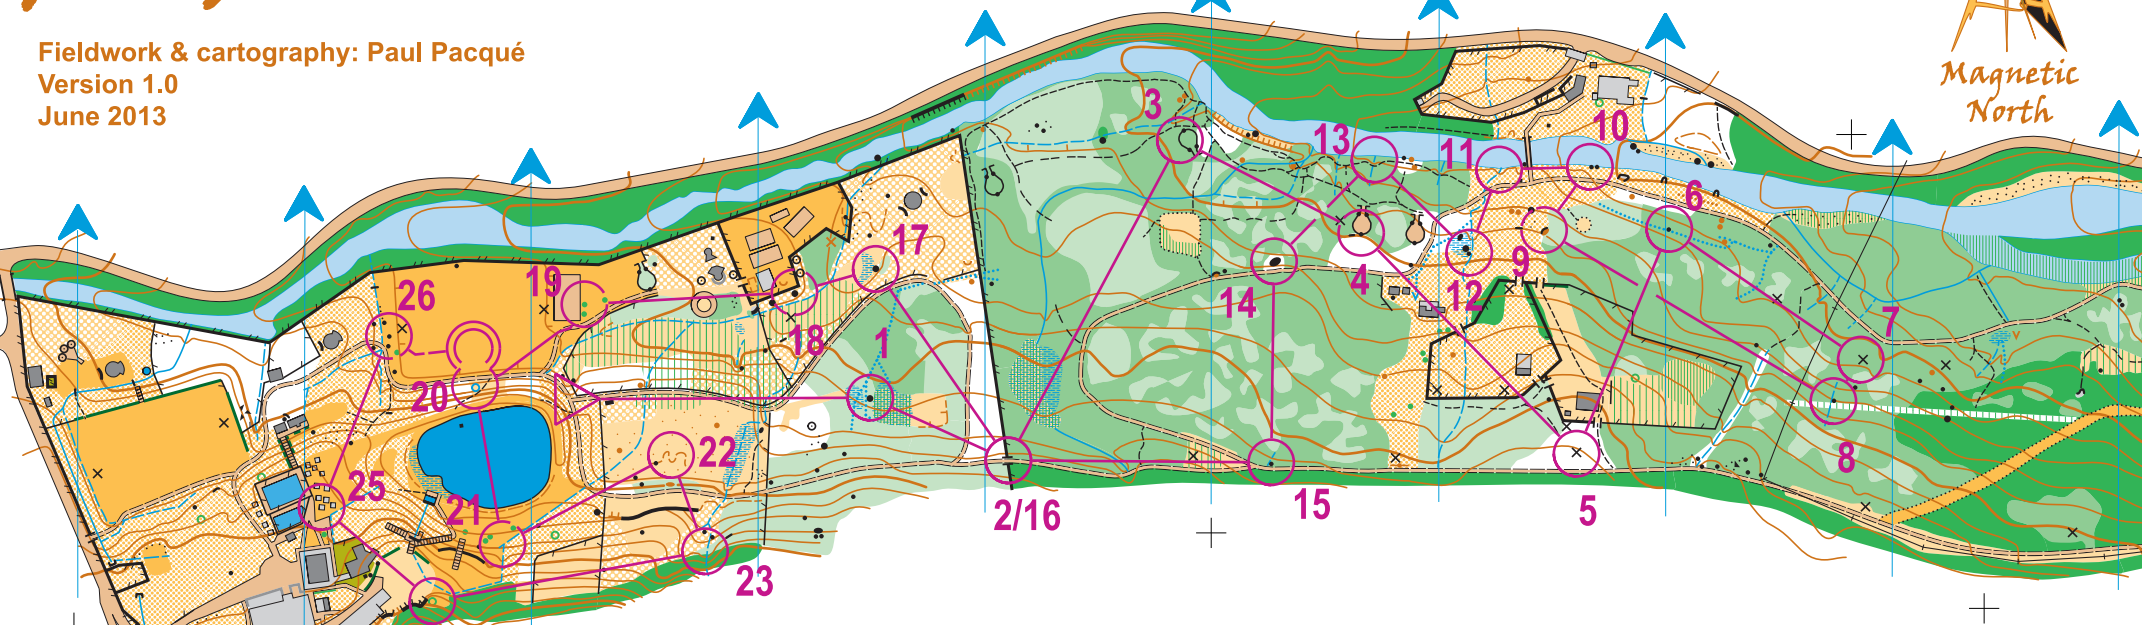

Rio Pance West

Fieldwork & cartography: Paul Pacqué
Version 1.0
June 2013

Scale 1:5000
Contours 2.5m

Magnetic North

WORLD GAMES - Orienteering
Sprint Relay - 4 August 2013

Men AC

1	2	3
---	---	---

World Games Sprint Relay				
Men AC	3.3 km	125m		
1 36	▲	1.6	○	
2 39	⊖			
3 40	↗		○	
4 41	↗		○	
5 69	×		○	
6 67	▲	1.0	○	
7 70	×	1.0	○	
8 43	▲	1.8	○	
9 53	▯	2.0	⊥	
10 62	←	1.8	○	
11 63	∩			
12 54	↘	1.2	○	

13 55	∩	⊖		
14 56	▲	2.0/4.0	○	
15 57	▲	1.0	○	
16 39	⊖			
17 58	▲	1.8	○	
18 37	▲	1.8	○	
19 38	↑	⊥		○
20 32	OS			○
21 33	2000	2000	Y	
22 59	∩	⊖		
23 60	∩			
24 61	⊥			○
25 35	↗	3x3	○	
26 100	⊥	1.0	○	

○ --- 60 m --- ⊙