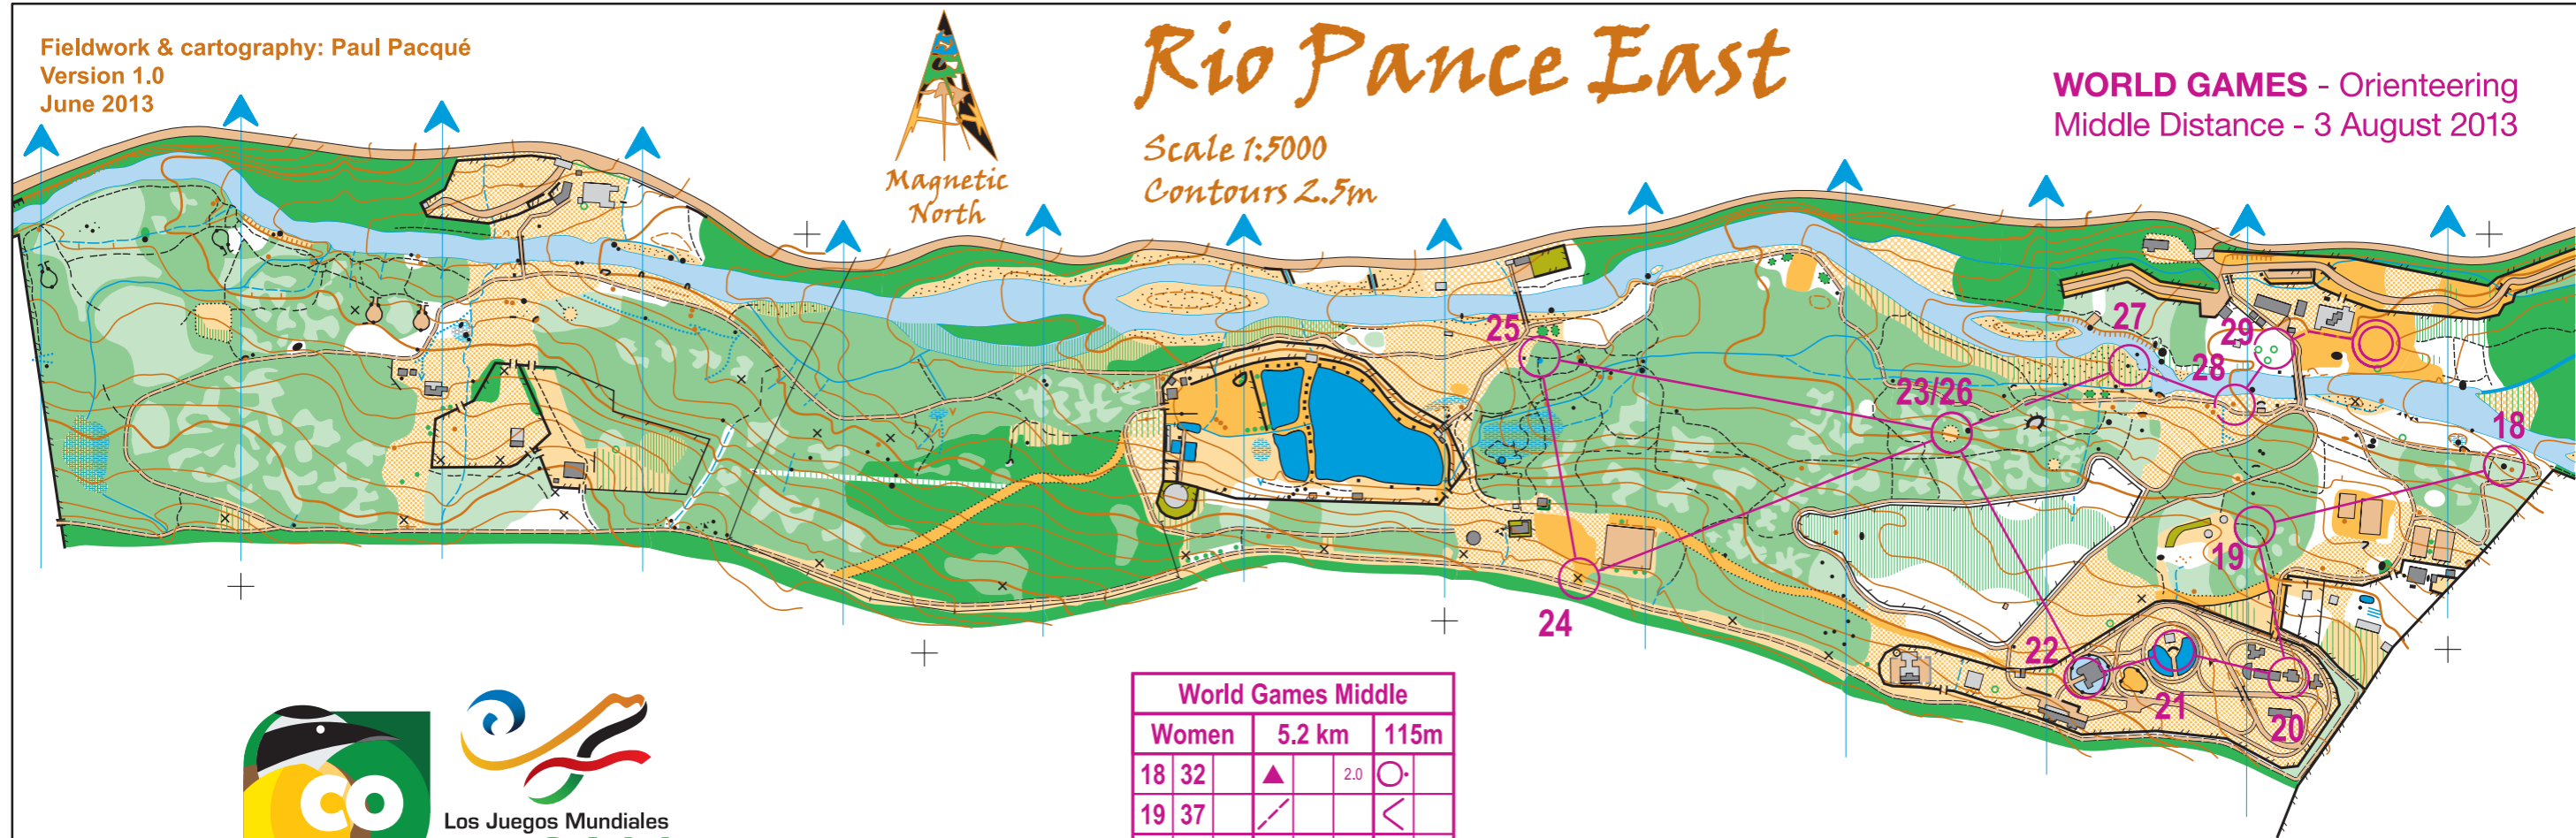

Fieldwork & cartography: Paul Pacqué
Version 1.0
June 2013

Rio Pance East

WORLD GAMES - Orienteering
Middle Distance - 3 August 2013

Scale 1:5000
Contours 2.5m

Magnetic
North

25 04
JUL AUG

coldeportes

CaliDA
una ciudad para todos

World Games Middle					
Women		5.2 km		115m	
18	32	▲	2.0	○	
19	37	↘		<	
20	59	→	■	⌊	
21	38	↗	2.5	⊙	
22	55	↘		↗	
23	39	⊙	8x8		
24	60	⊗			
25	61	↘	↗	⌋	
26	39	⊙	8x8		
27	40	▲	2.0	○	
28	35	●	1.0	○	
29	34	↗	▲	○	