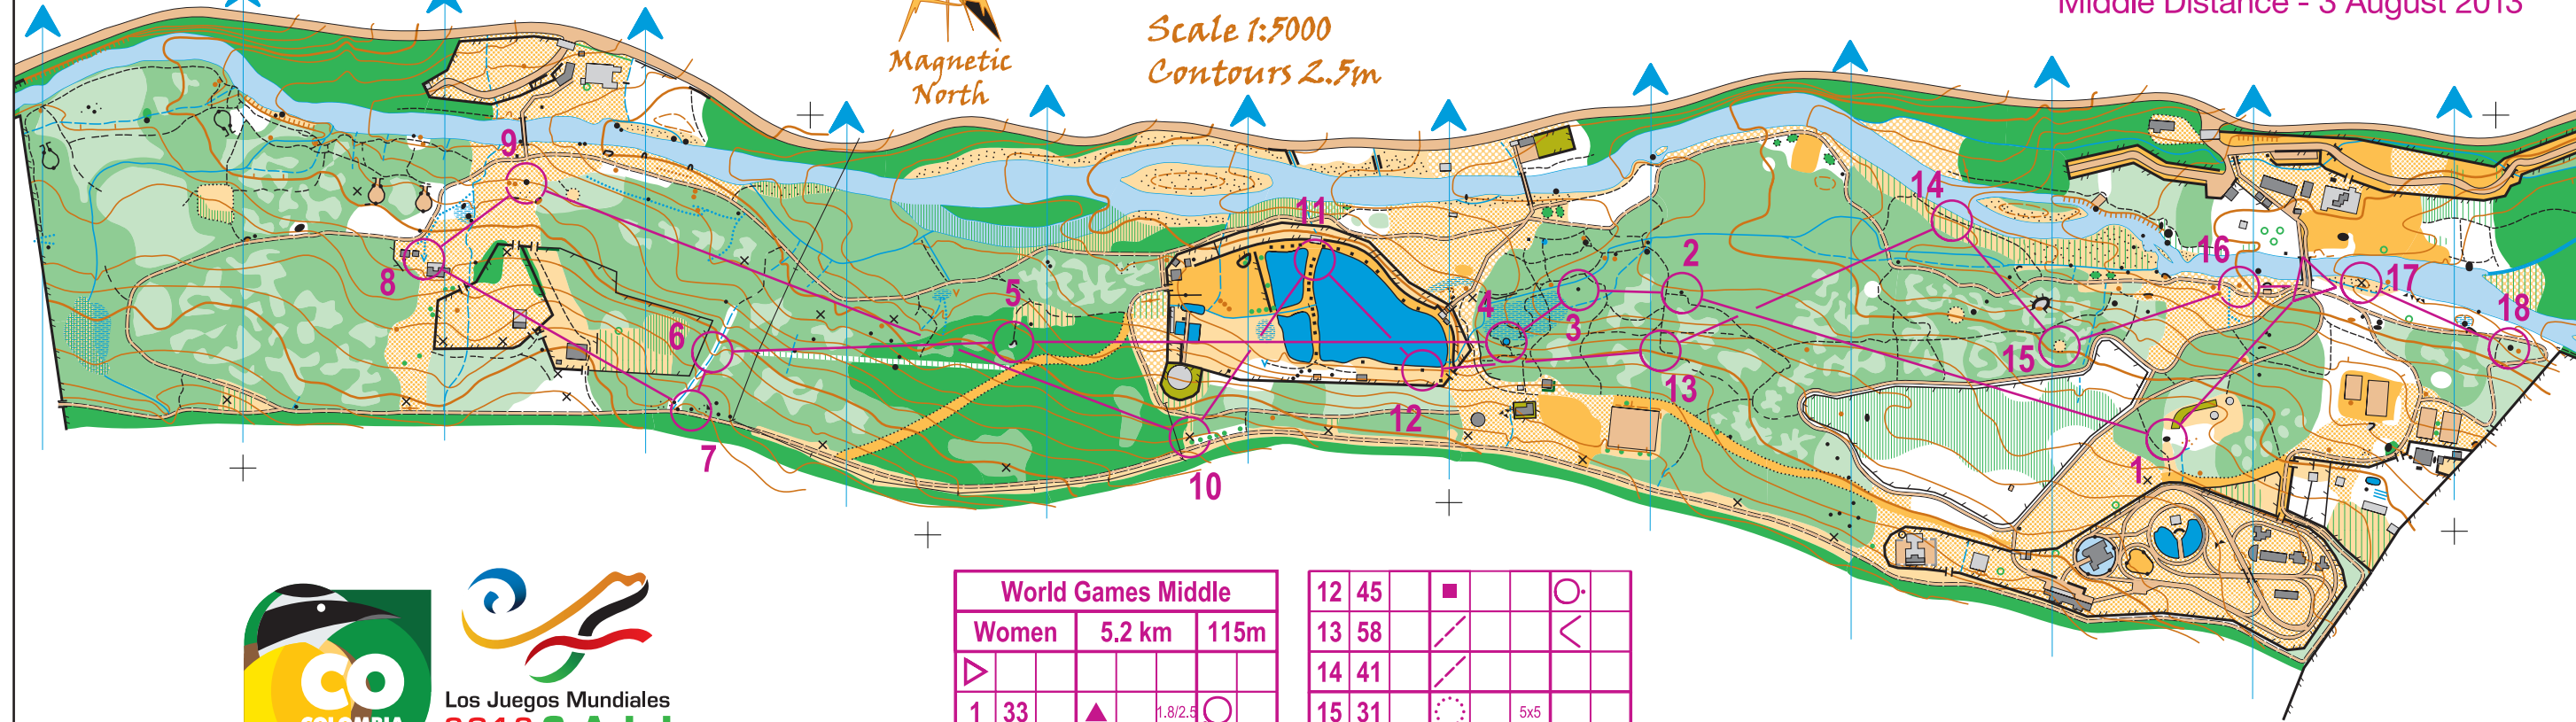

# Rio Pance East

**WORLD GAMES - Orienteering**  
Middle Distance - 3 August 2013

Scale 1:5000  
Contours 2.5m

Magnetic  
North

25 JUL 04 AUG

World Games Middle			
Women	5.2 km	115m	
1	33	▲	1.8/2.5
2	42	▲	1.3
3	43	▲	1.5
4	57	☺	3x3
5	47	☰	1.8
6	48	∩	
7	49	→▲	1.8
8	56	∩∪	2.5x1.5
9	50	▲	1.7
10	46	×	
11	44	↑■	

12	45	■		○
13	58	/		<
14	41	/		
15	31	⊙	5x5	
16	35	●	1.0	○
17	36	×		○
18	32	▲	2.0	○

## PART A WOMEN

1	2	3
---	---	---