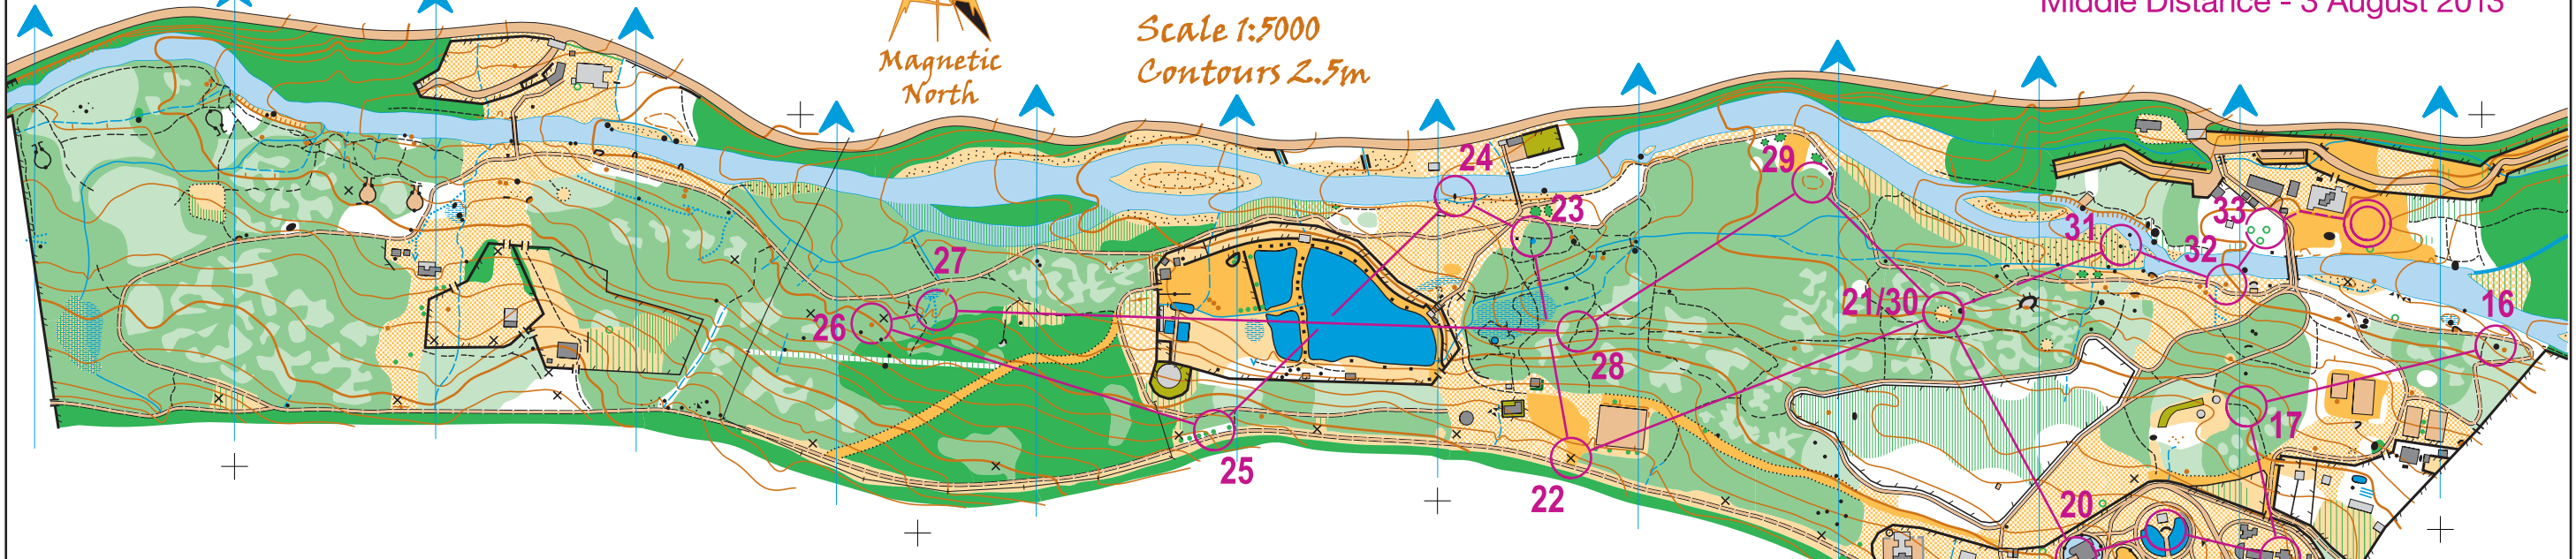

Fieldwork & cartography: Paul Pacqué  
Version 1.0  
June 2013

# Rio Pance East

**WORLD GAMES - Orienteering**  
Middle Distance - 3 August 2013

Scale 1:5000  
Contours 2.5m

25 JUL 04 AUG

		World Games Middle			
Men		6.3 km		120m	
16	32	▲	2.0	○	
17	37	/		<	
18	59	→		└	
19	38	/	2.5	○	
20	55	/		↗	
21	39	⊙	8x8		
22	60	×			
23	61	/		Y	
24	62	▲	1.2/2.0	○	
25	52	↗		○	
26	63	●	1.7	○	
27	64	→			

28	65	/	/	Y		
29	67	○	0.8	○		
30	39	⊙	8x8			
31	40	▲	2.0	○		
32	35	●	1.0	○		
33	34	↗		○		

○ --- 80 m ---> ⊙