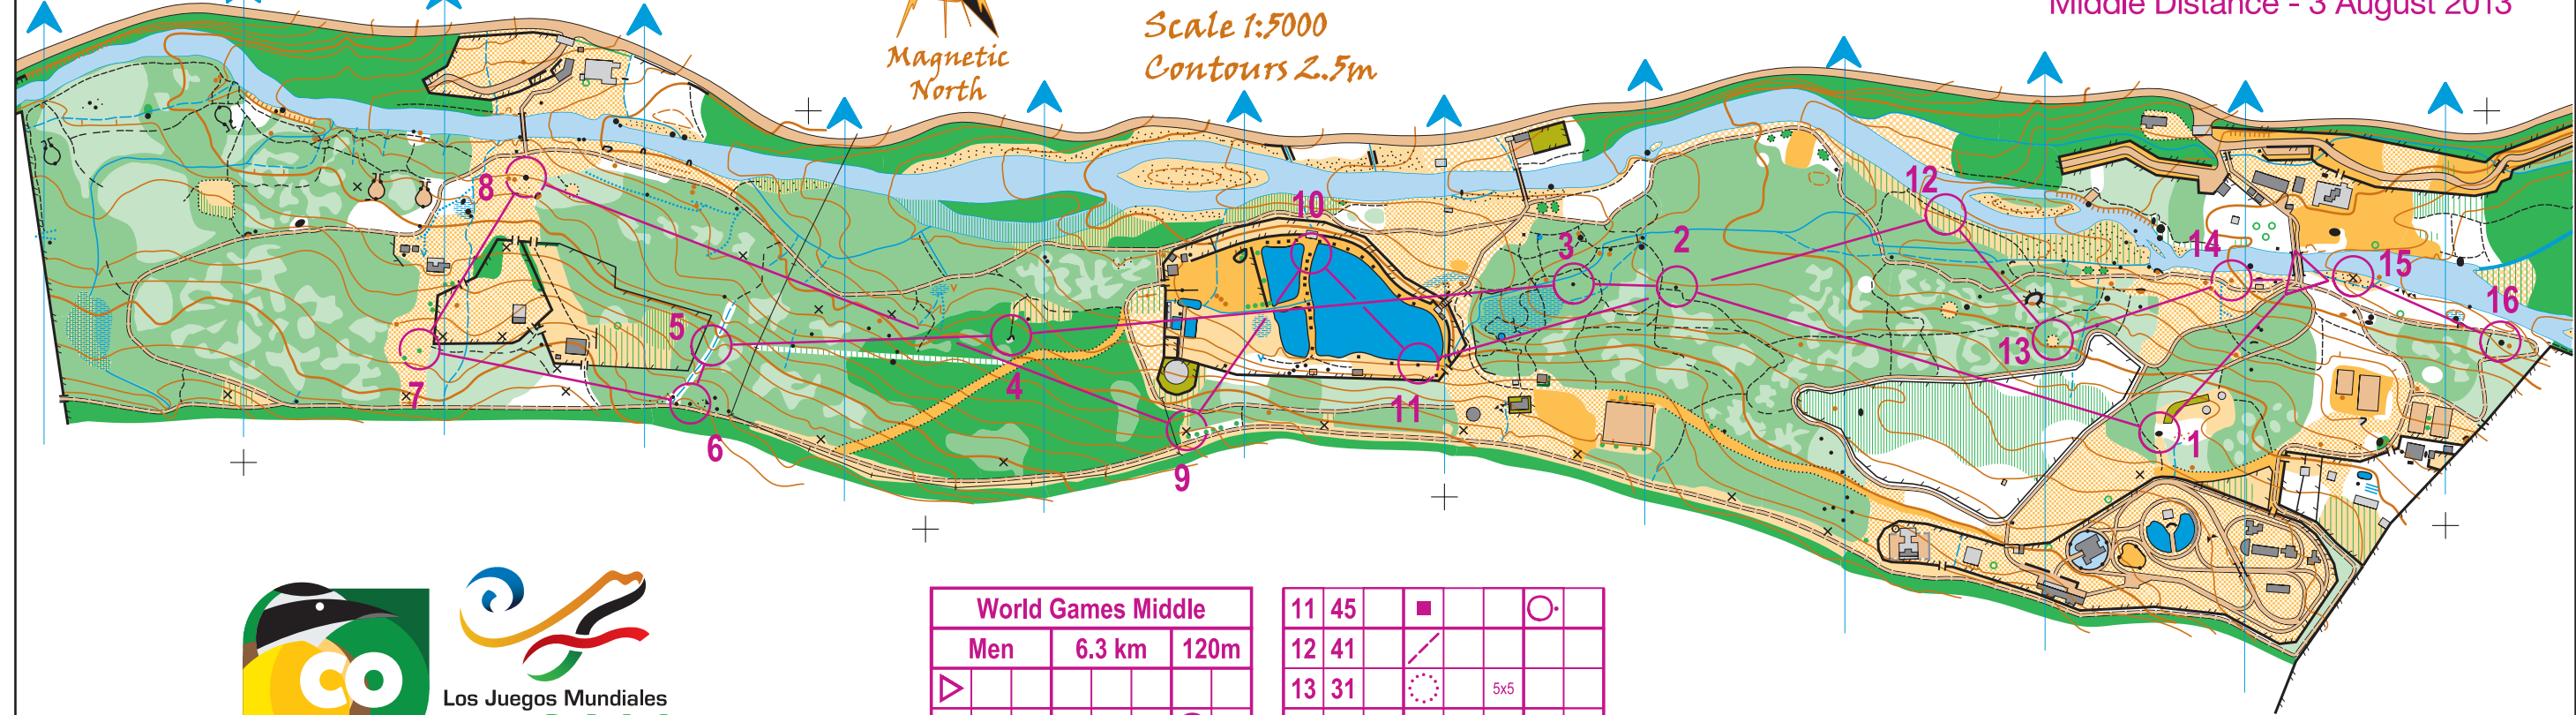

Rio Pance East

WORLD GAMES - Orienteering
Middle Distance - 3 August 2013

Scale 1:5000
Contours 2.5m

Magnetic
North

25 04
JUL AUG

World Games Middle				
	Men	6.3 km	120m	
▶				
1	33	▲	1.8/2.5	○
2	42	▲	1.3	○
3	43	▲	1.5	○
4	47	▬	1.8	○
5	48	∩		
6	49	→▲	1.8	○
7	51	↑		○
8	50	▲	1.7	○
9	46	×		
10	44	↑■		○

11	45	■		○
12	41	▨		
13	31	⊙	5x5	
14	35	●	1.0	○
15	36	×		○
16	32	▲	2.0	○

www.condes.net 8.3.2

PART A MEN

1	2	3
---	---	---