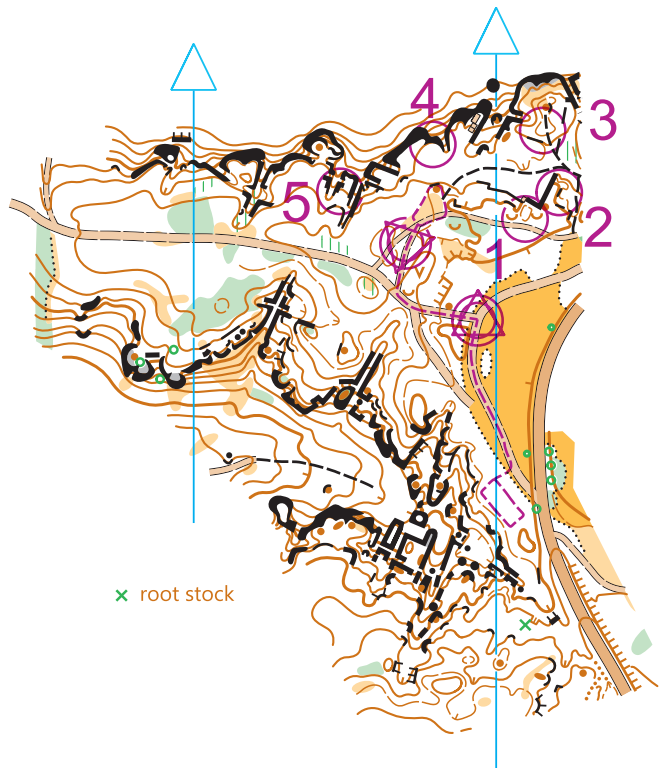

Time limit for class O: 99'  
Time limit for class P: 120'

WTOC2023				
Open, Physically challenged				
Relay	0,1 km			
▷				
1	A-D	○	—	○
2	A-D	⊕	—	⊕
3	A-C	○	—	○
4	A-C	⊕		
5	A-D	⊕		
○				⊕
○	---		---	▷

x root stock