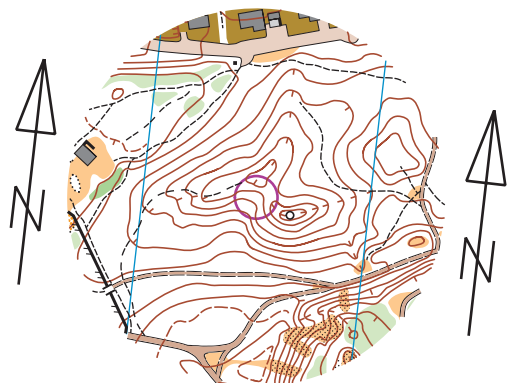

WTOC 2013
- PreO Day 2 11.7.2013 -
Open

Timed controls T1, T2

WTOC 2013
- PreO Day 2 11.7.2013 -
Paralympic

Timed controls T1, T2

WTOC 2013
- PreO Day 2 11.7.2013 -
Team competition

Timed controls Tt1, Tt2