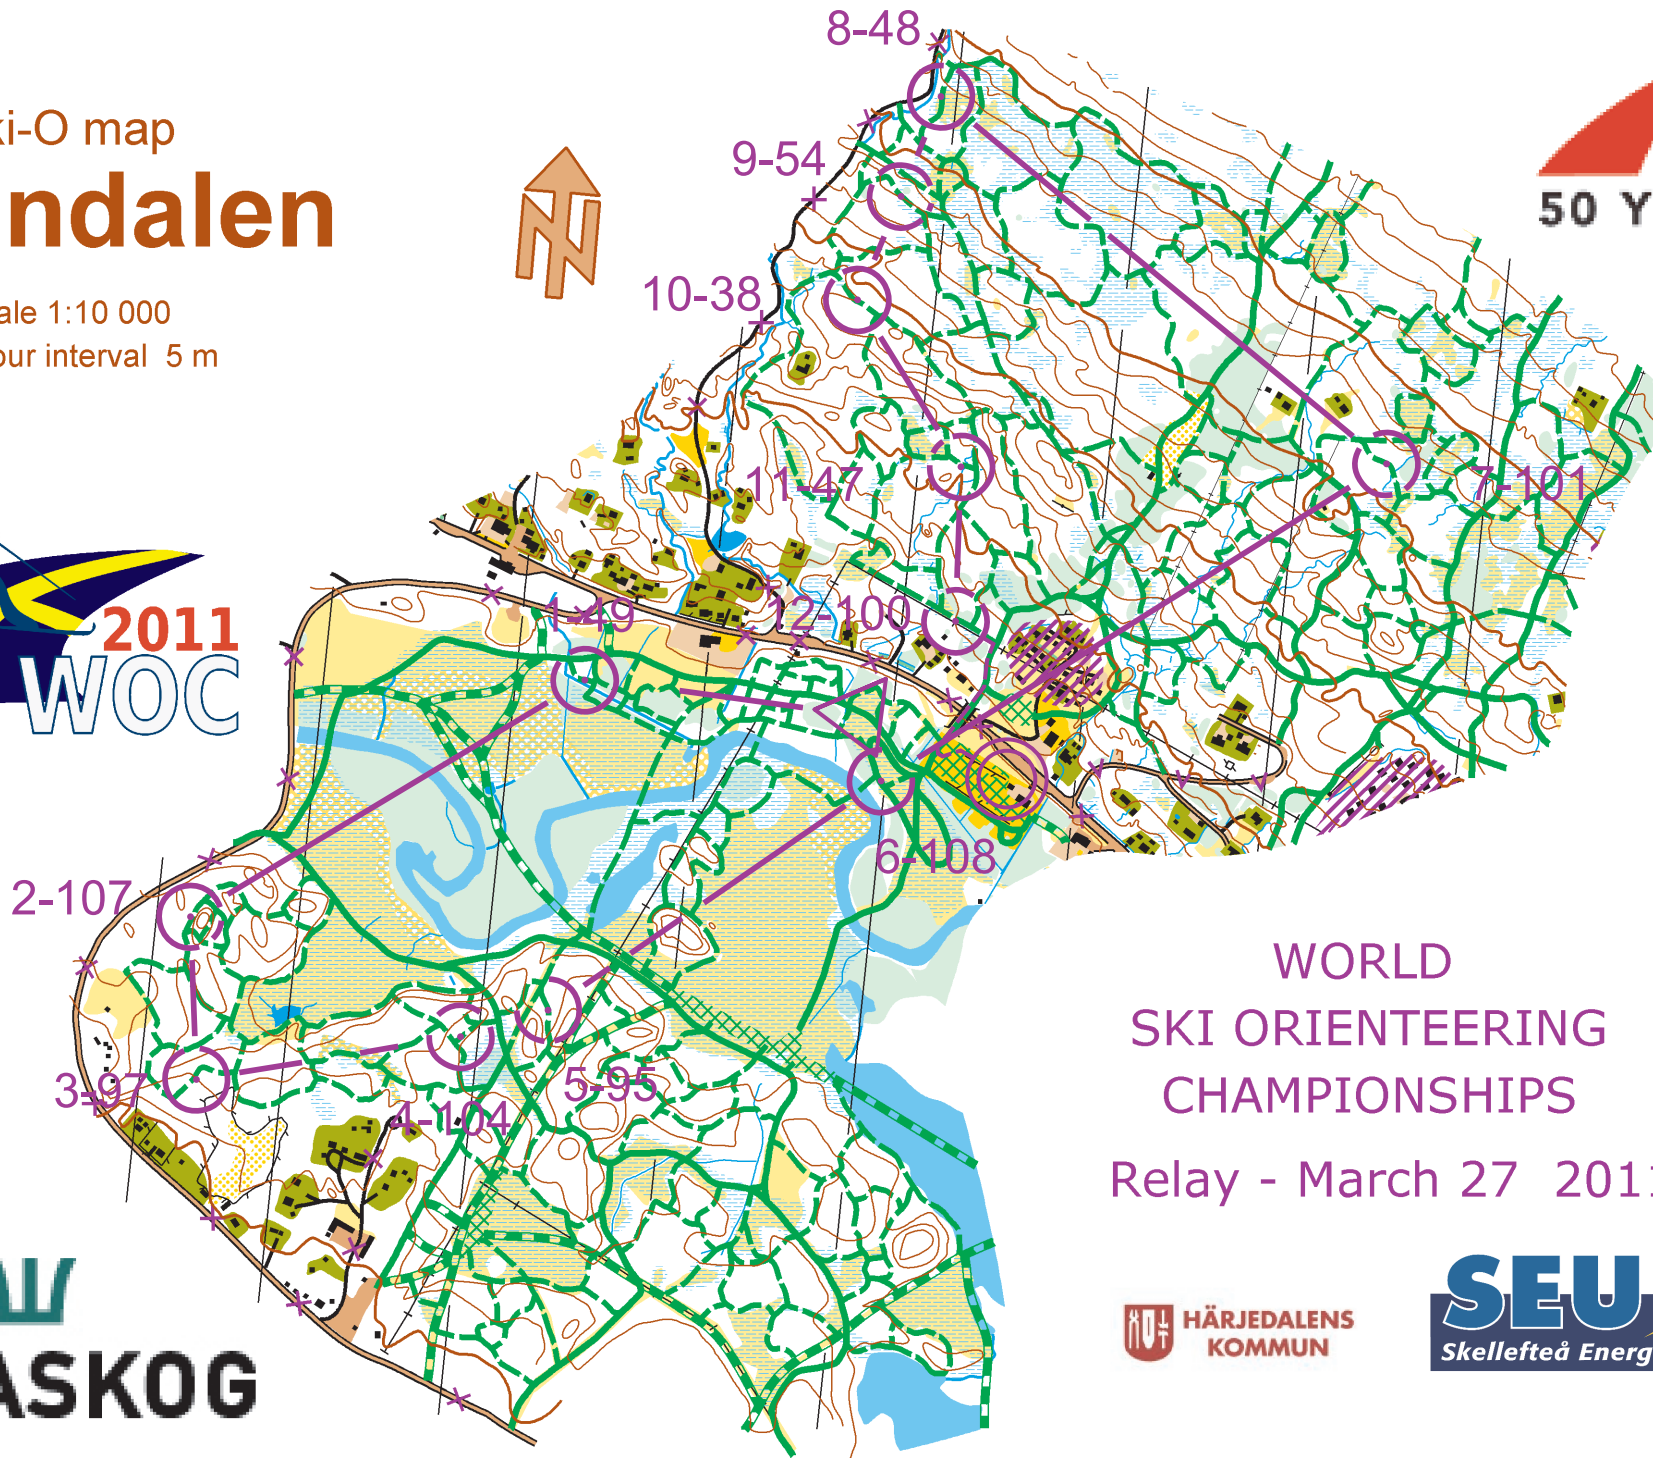

Ski-O map
Tänndalen

Scale 1:10 000
Contour interval 5 m

WORLD
SKI ORIENTEERING
CHAMPIONSHIPS
Relay - March 27 2011