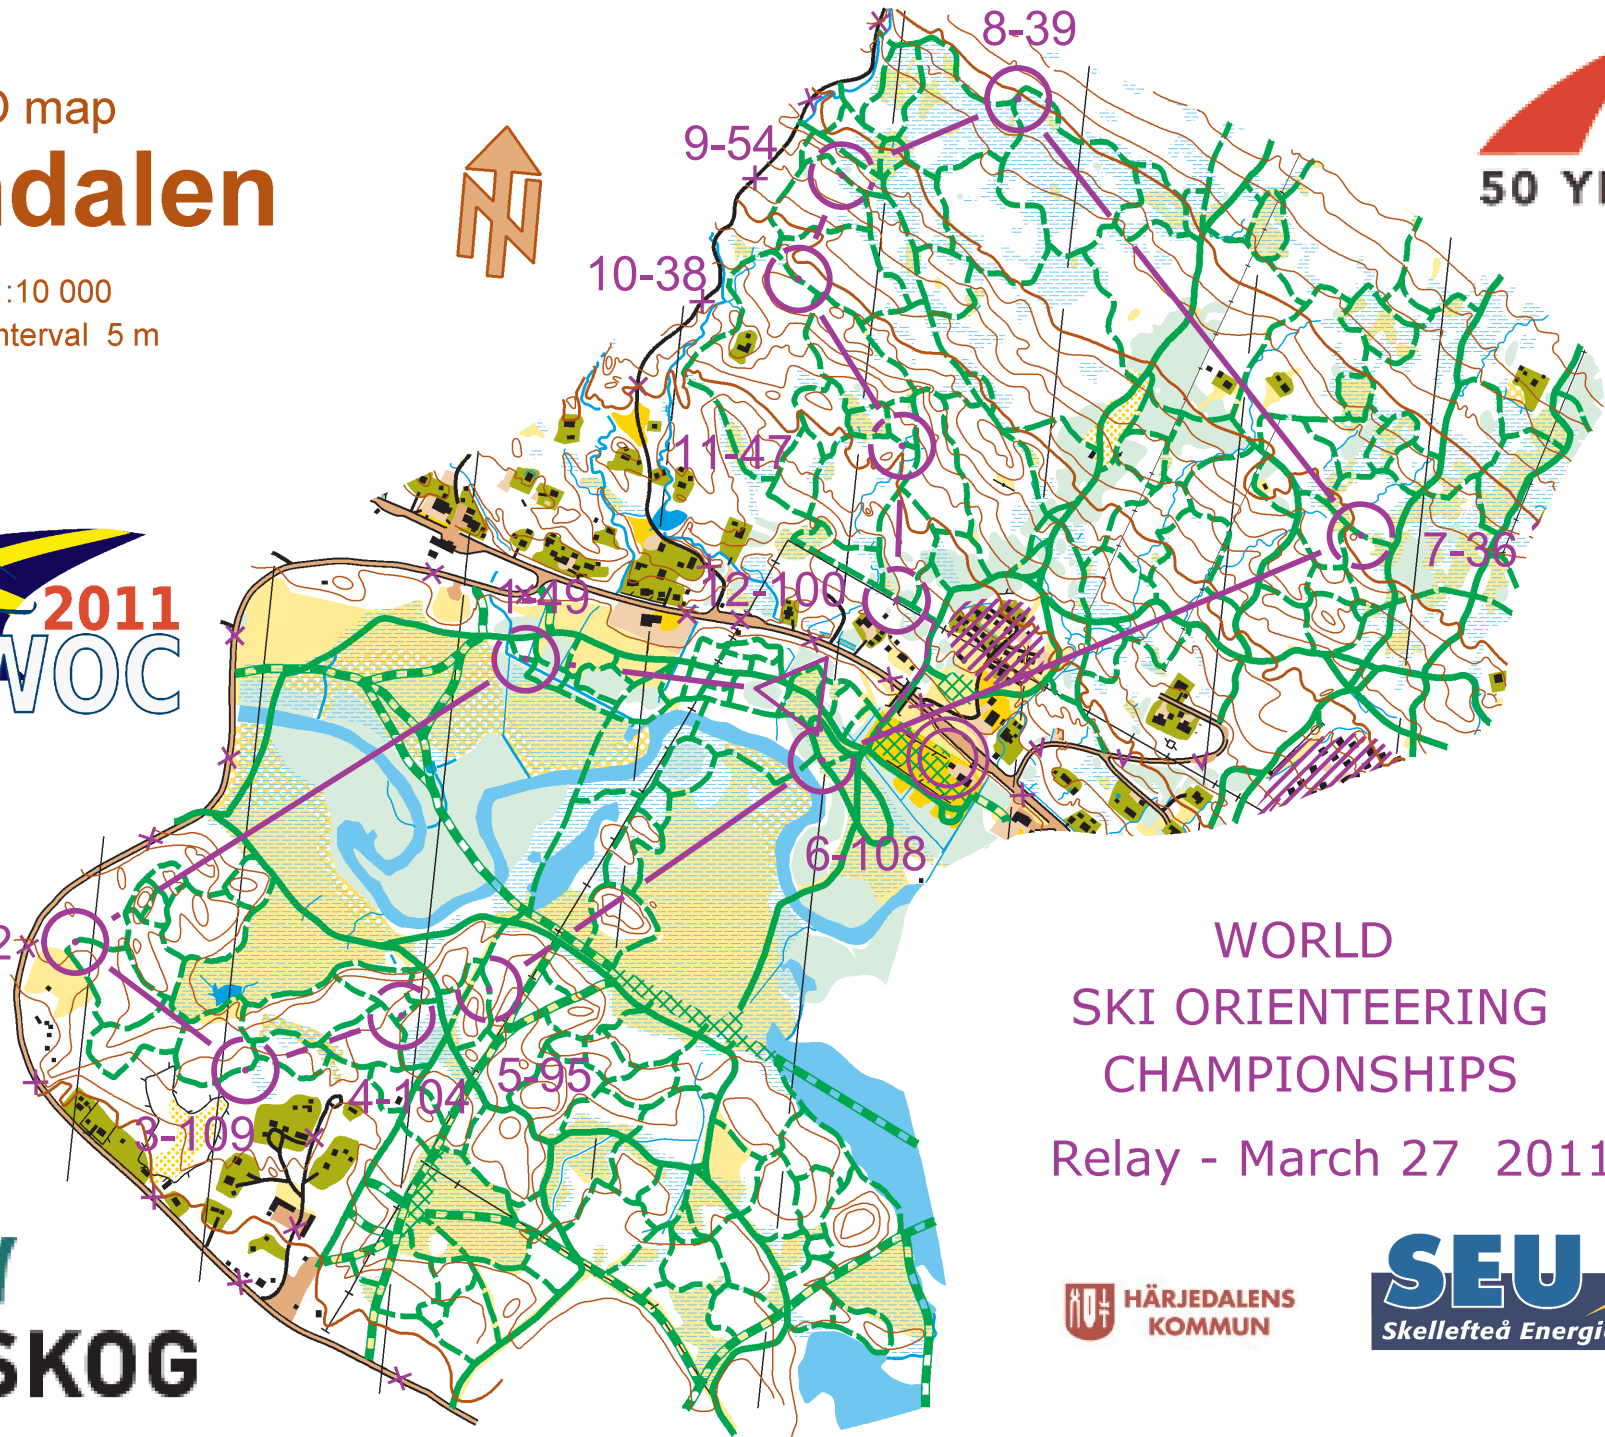

Ski-O map
Tänn dalen

Scale 1:10 000
Contour interval 5 m

WORLD
SKI ORIENTEERING
CHAMPIONSHIPS
Relay - March 27 2011