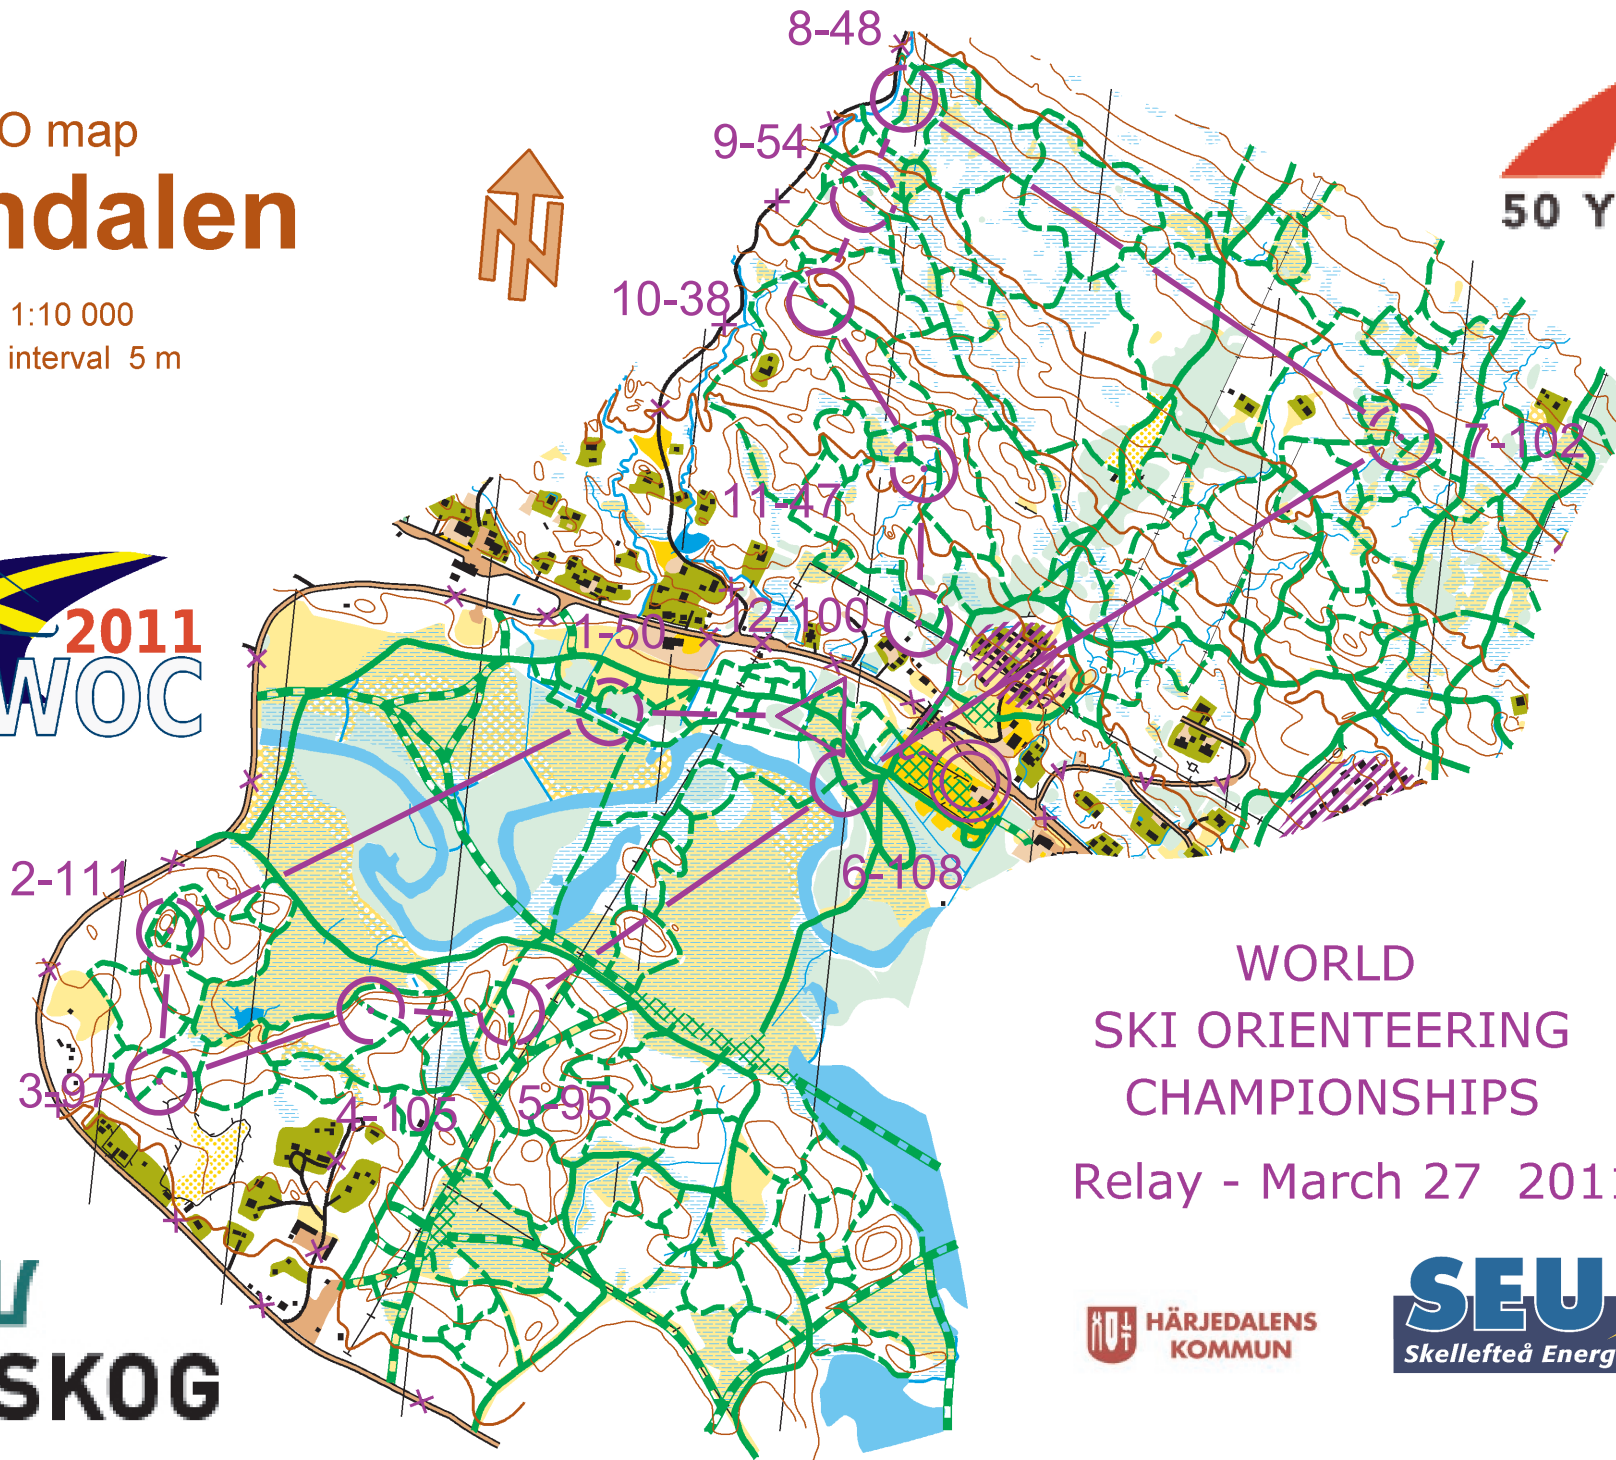

Ski-O map
Tänn dalen

Scale 1:10 000
Contour interval 5 m

WORLD
SKI ORIENTEERING
CHAMPIONSHIPS
Relay - March 27 2011