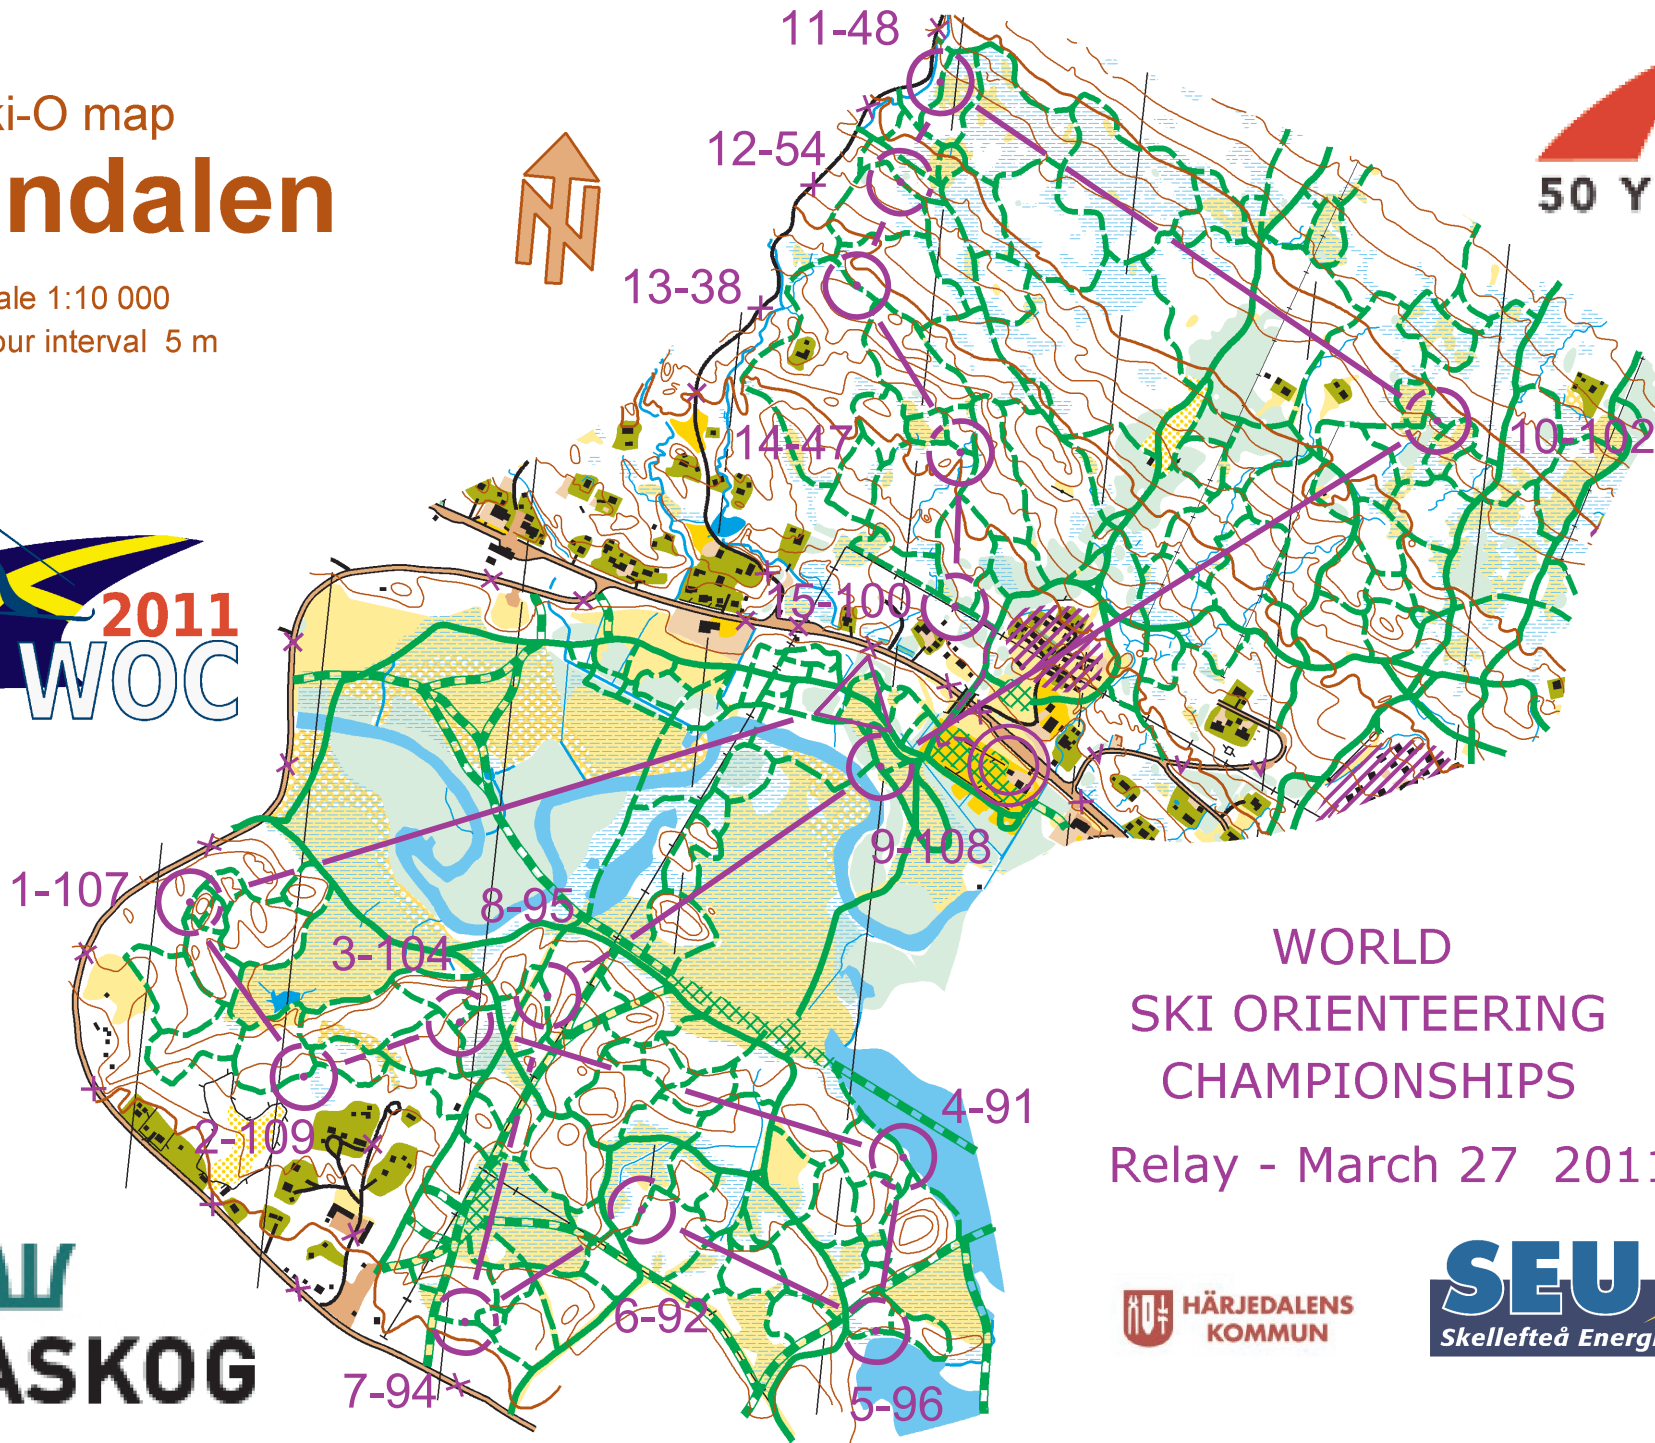

Ski-O map  
**Tännndalen**

Scale 1:10 000  
Contour interval 5 m

WORLD  
SKI ORIENTEERING  
CHAMPIONSHIPS  
Relay - March 27 2011