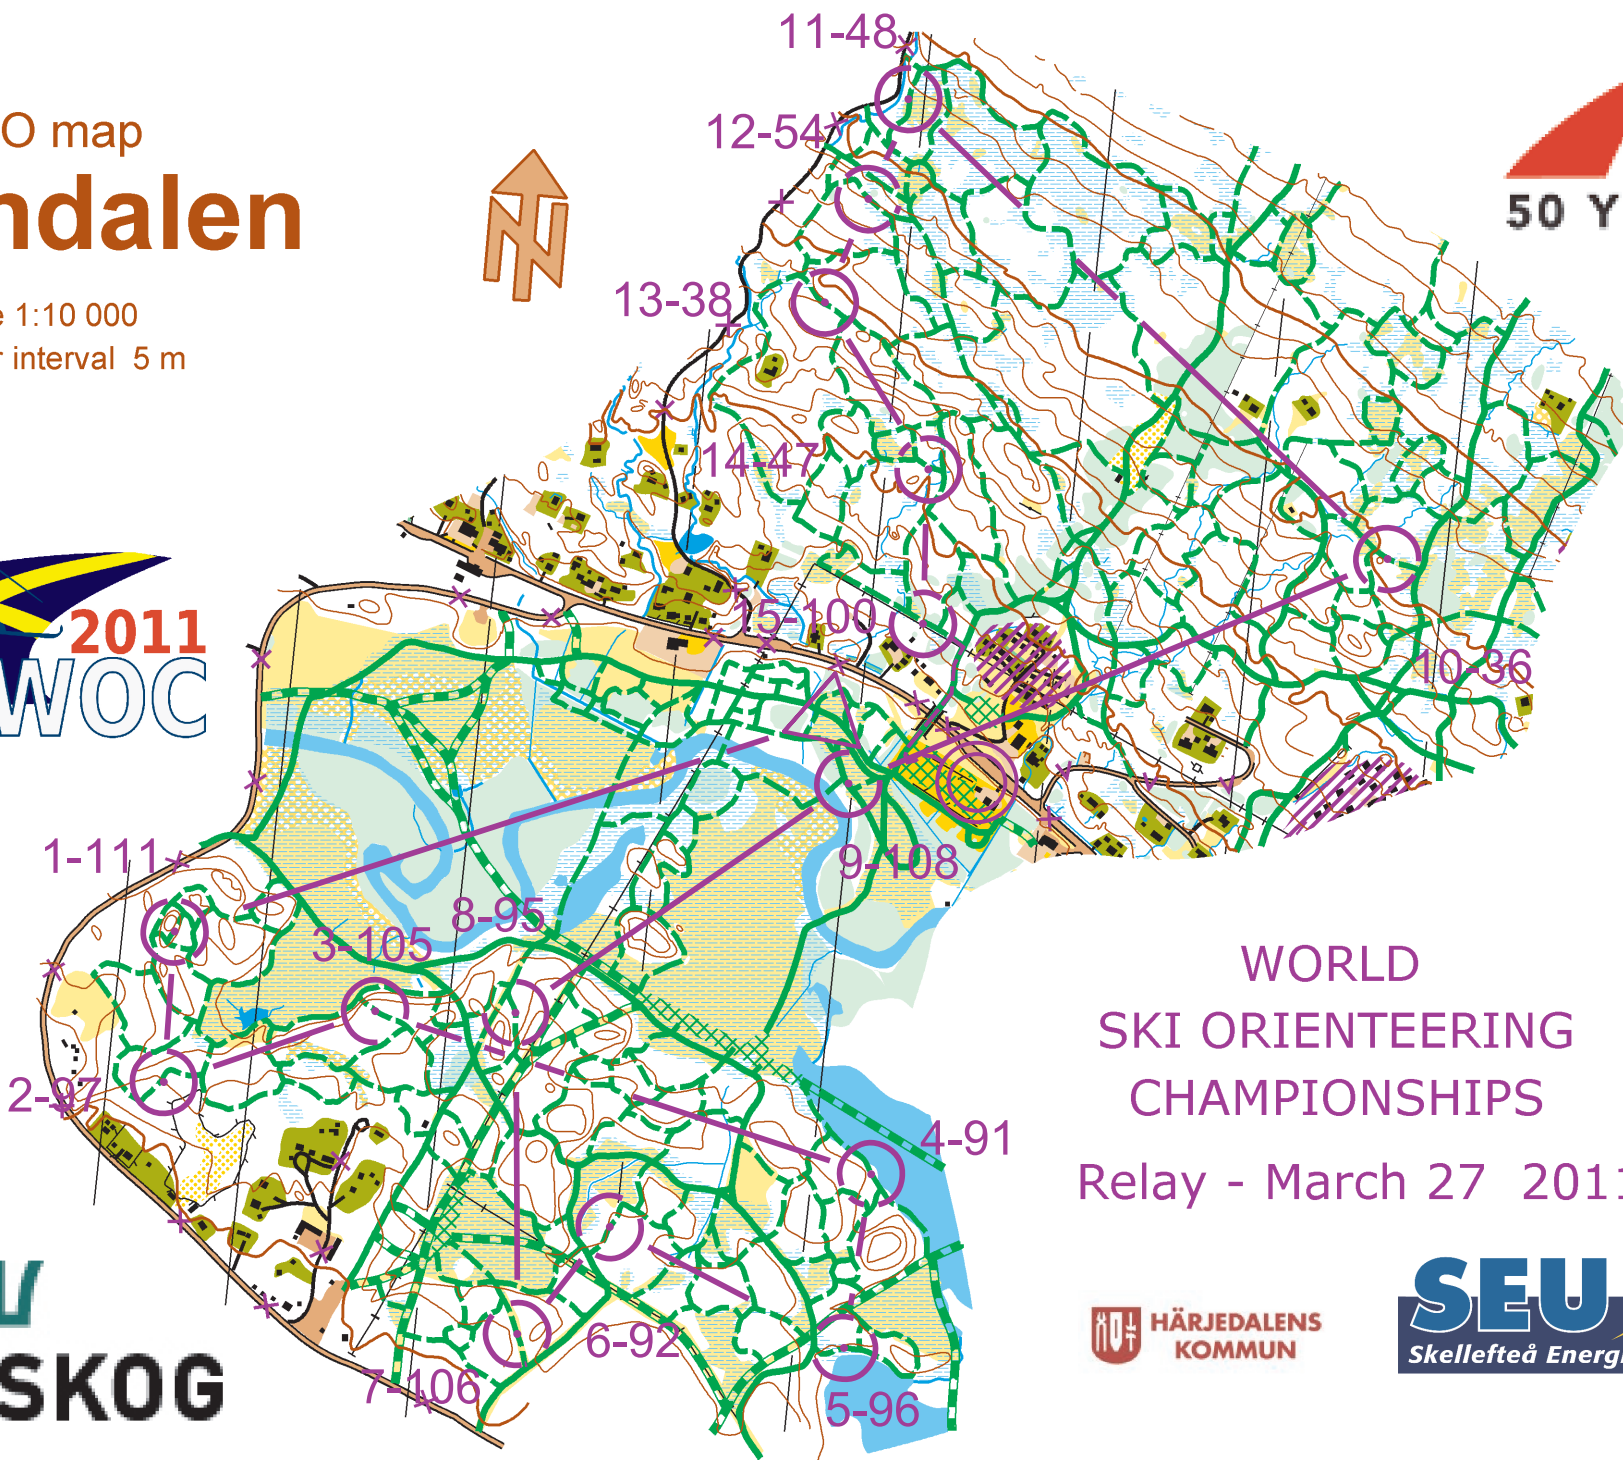

Ski-O map
Tänn dalen

Scale 1:10 000
Contour interval 5 m

WORLD
SKI ORIENTEERING
CHAMPIONSHIPS
Relay - March 27 2011