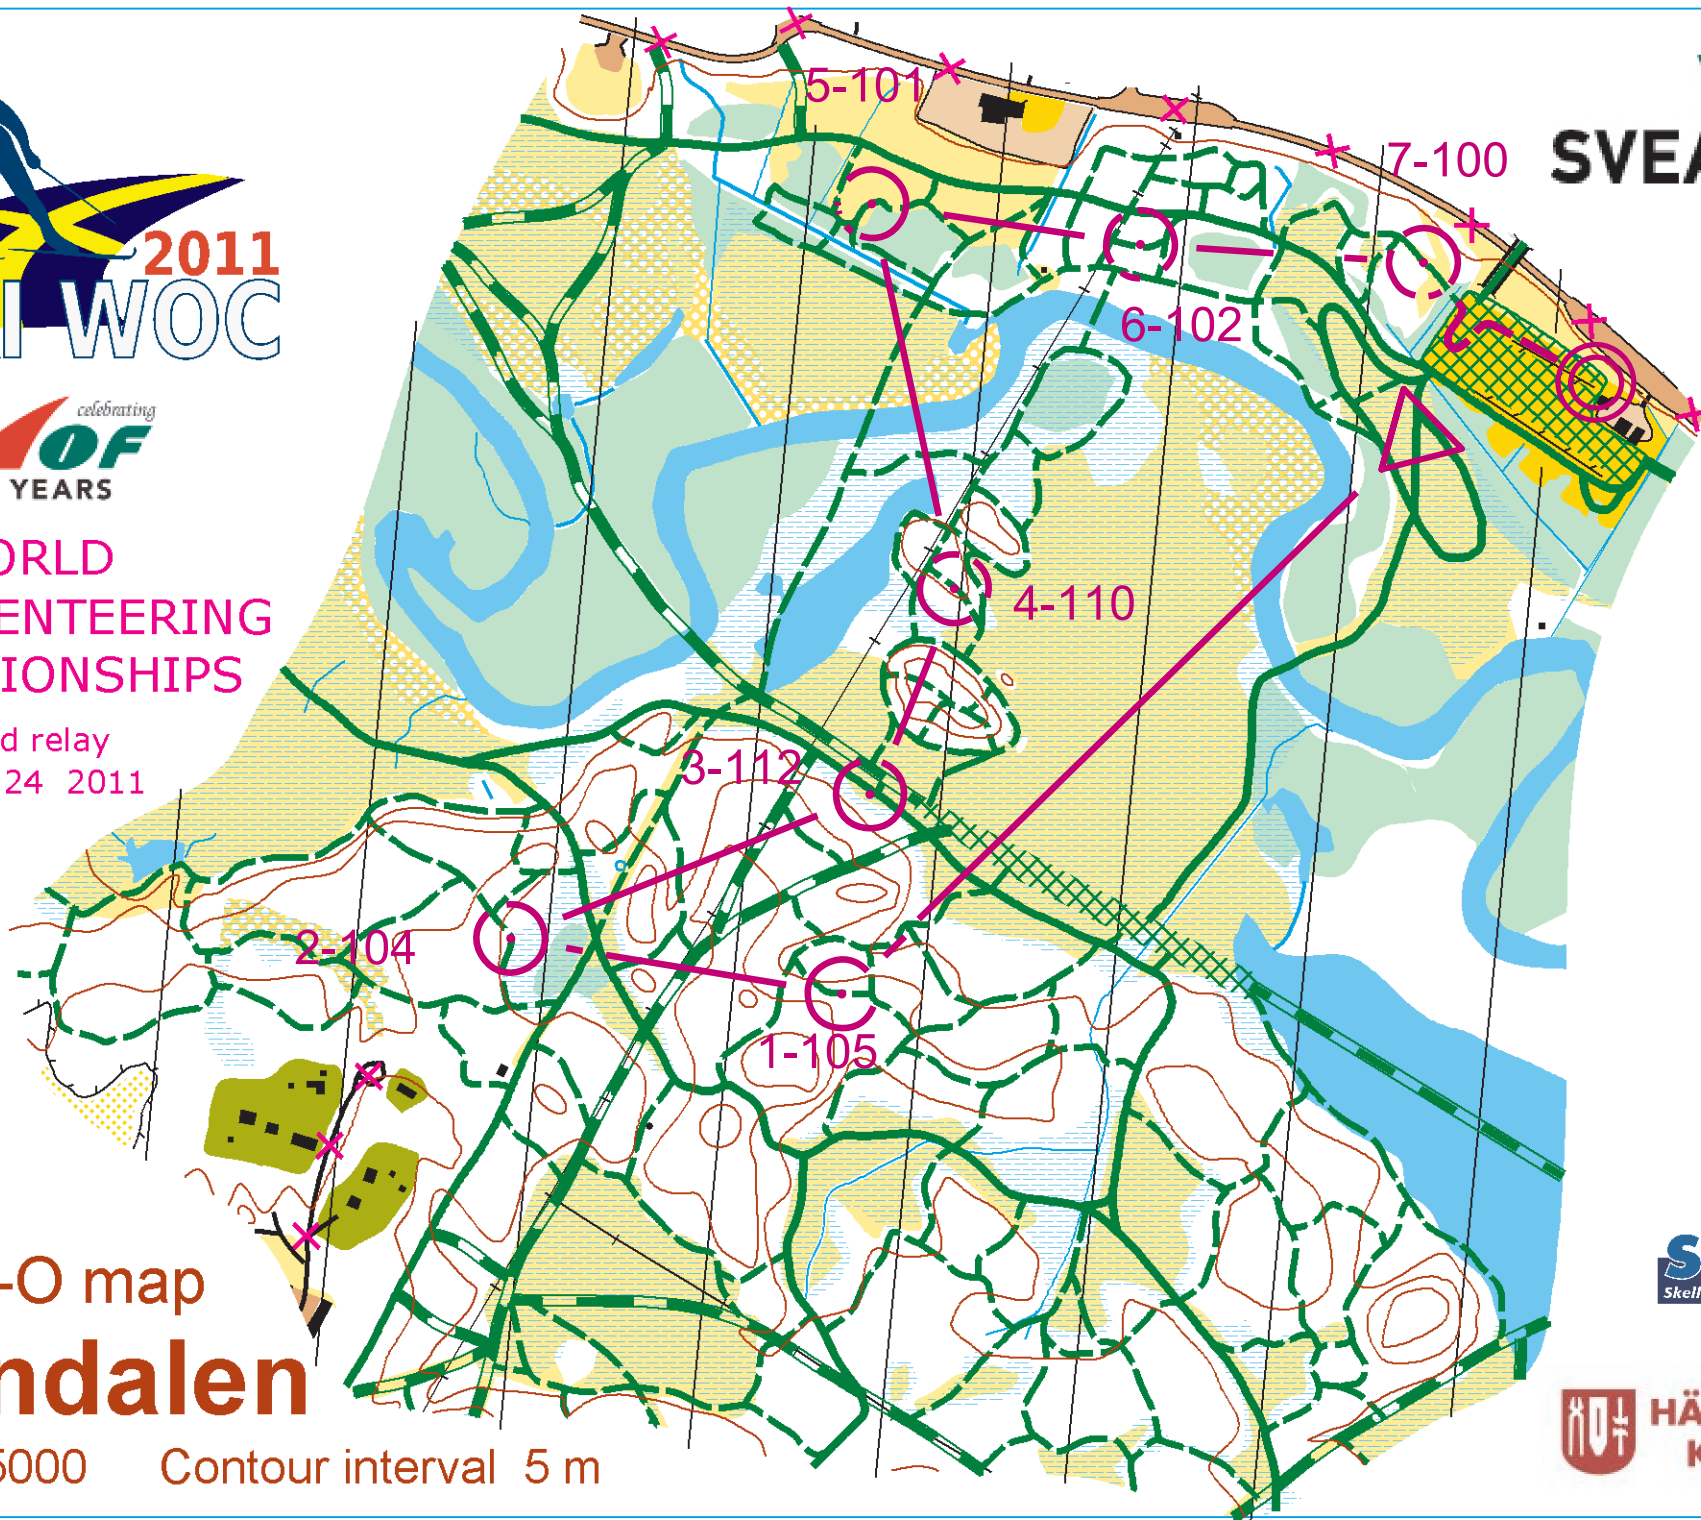

# WORLD SKI ORIENTEERING CHAMPIONSHIPS

Mixed relay  
March 24 2011

Ski-O map

# Tännaldalen

Scale 1:5000 Contour interval 5 m

  
**SVEASKOG**

114