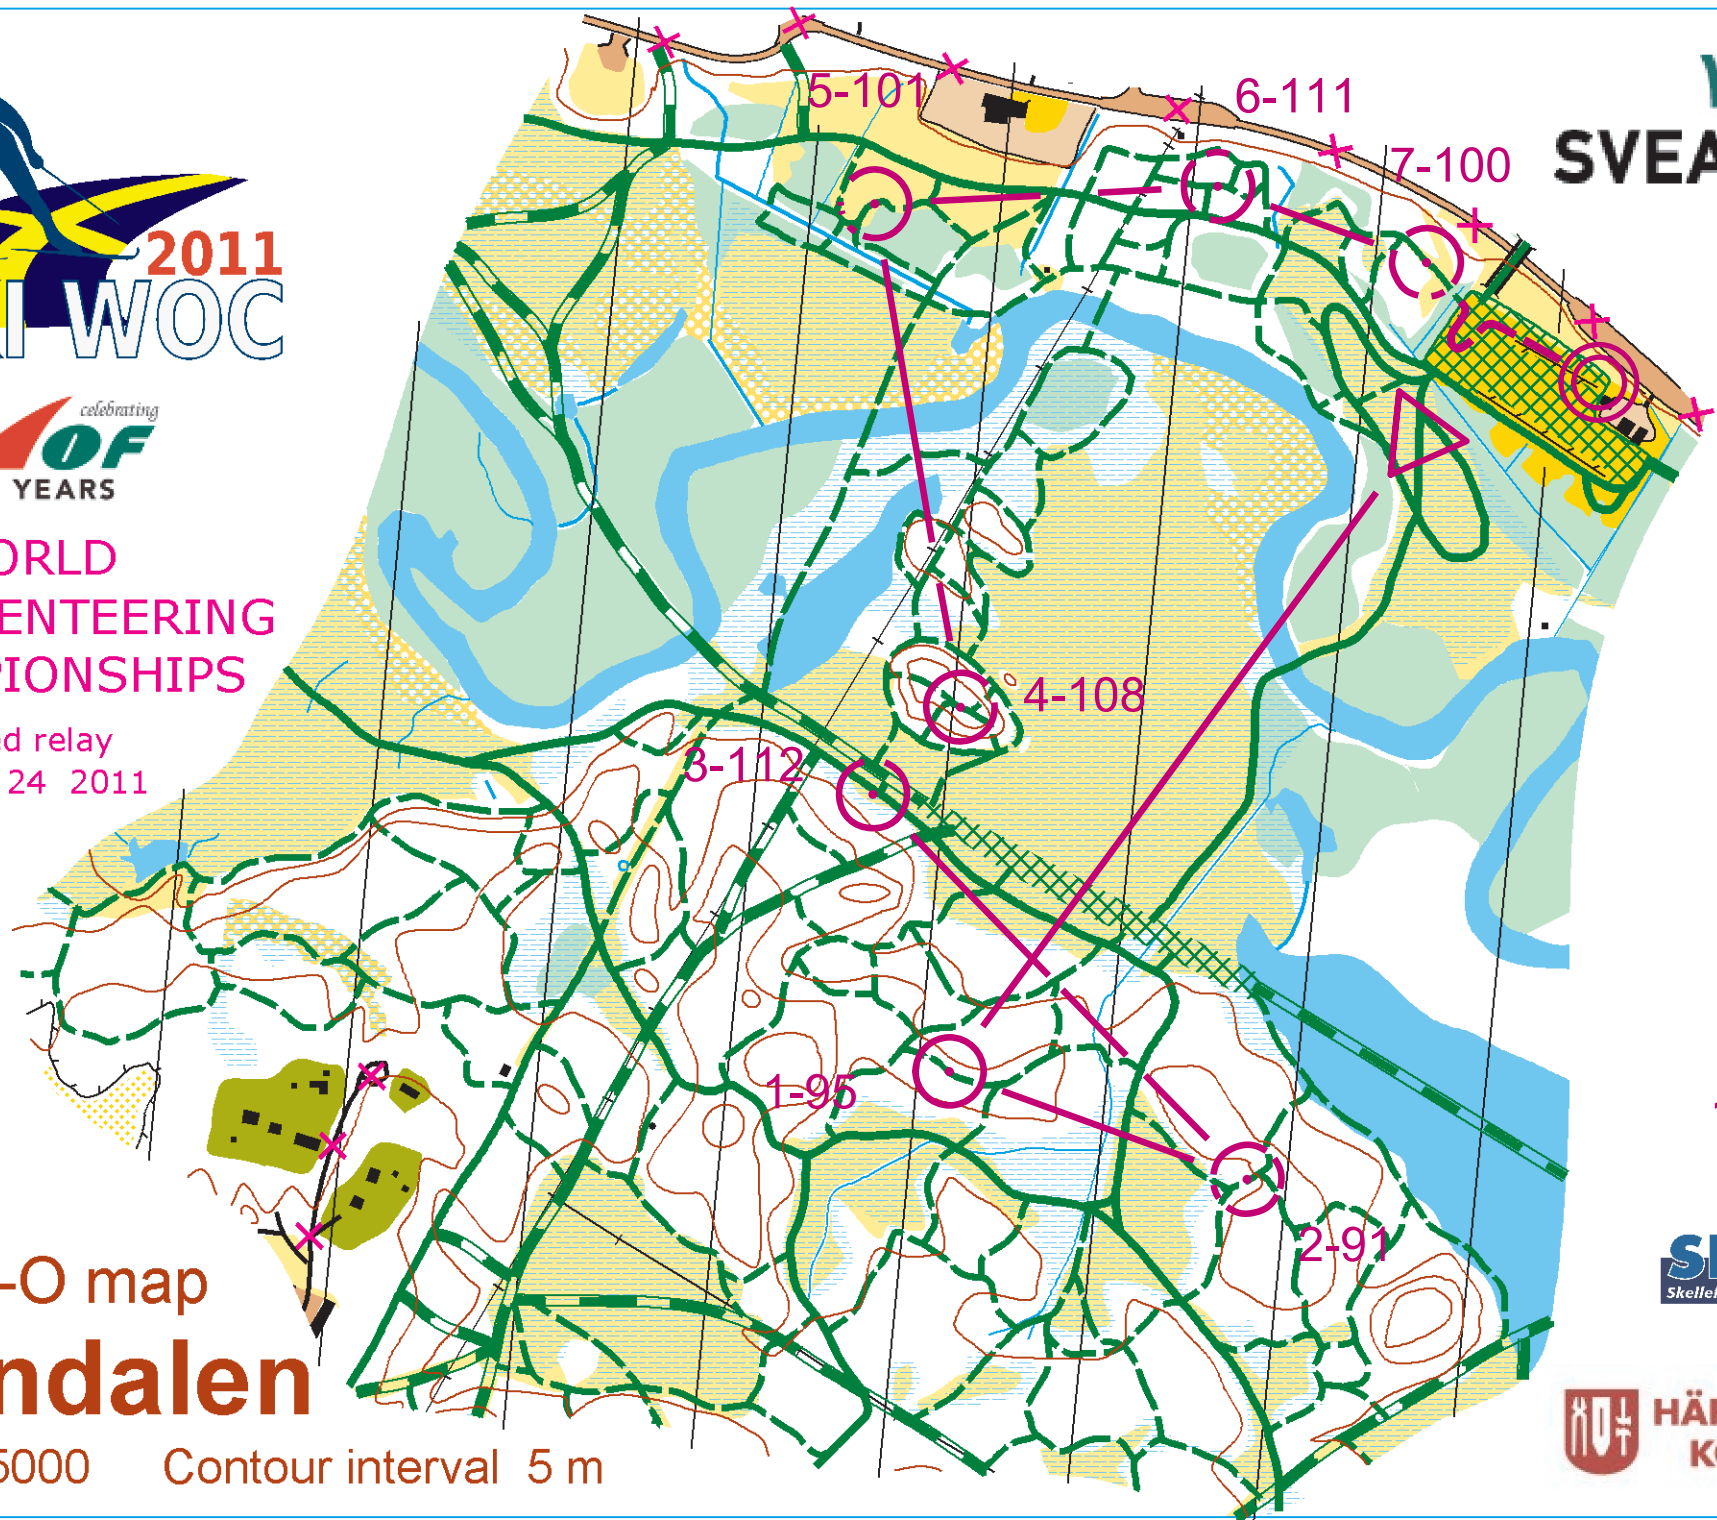

**SVEASKOG**

celebrating  
**OF**  
50 YEARS

**WORLD  
SKI ORIENTEERING  
CHAMPIONSHIPS**

Mixed relay  
March 24 2011

Ski-O map

**Tänn dalen**

Scale 1:5000 Contour interval 5 m

110