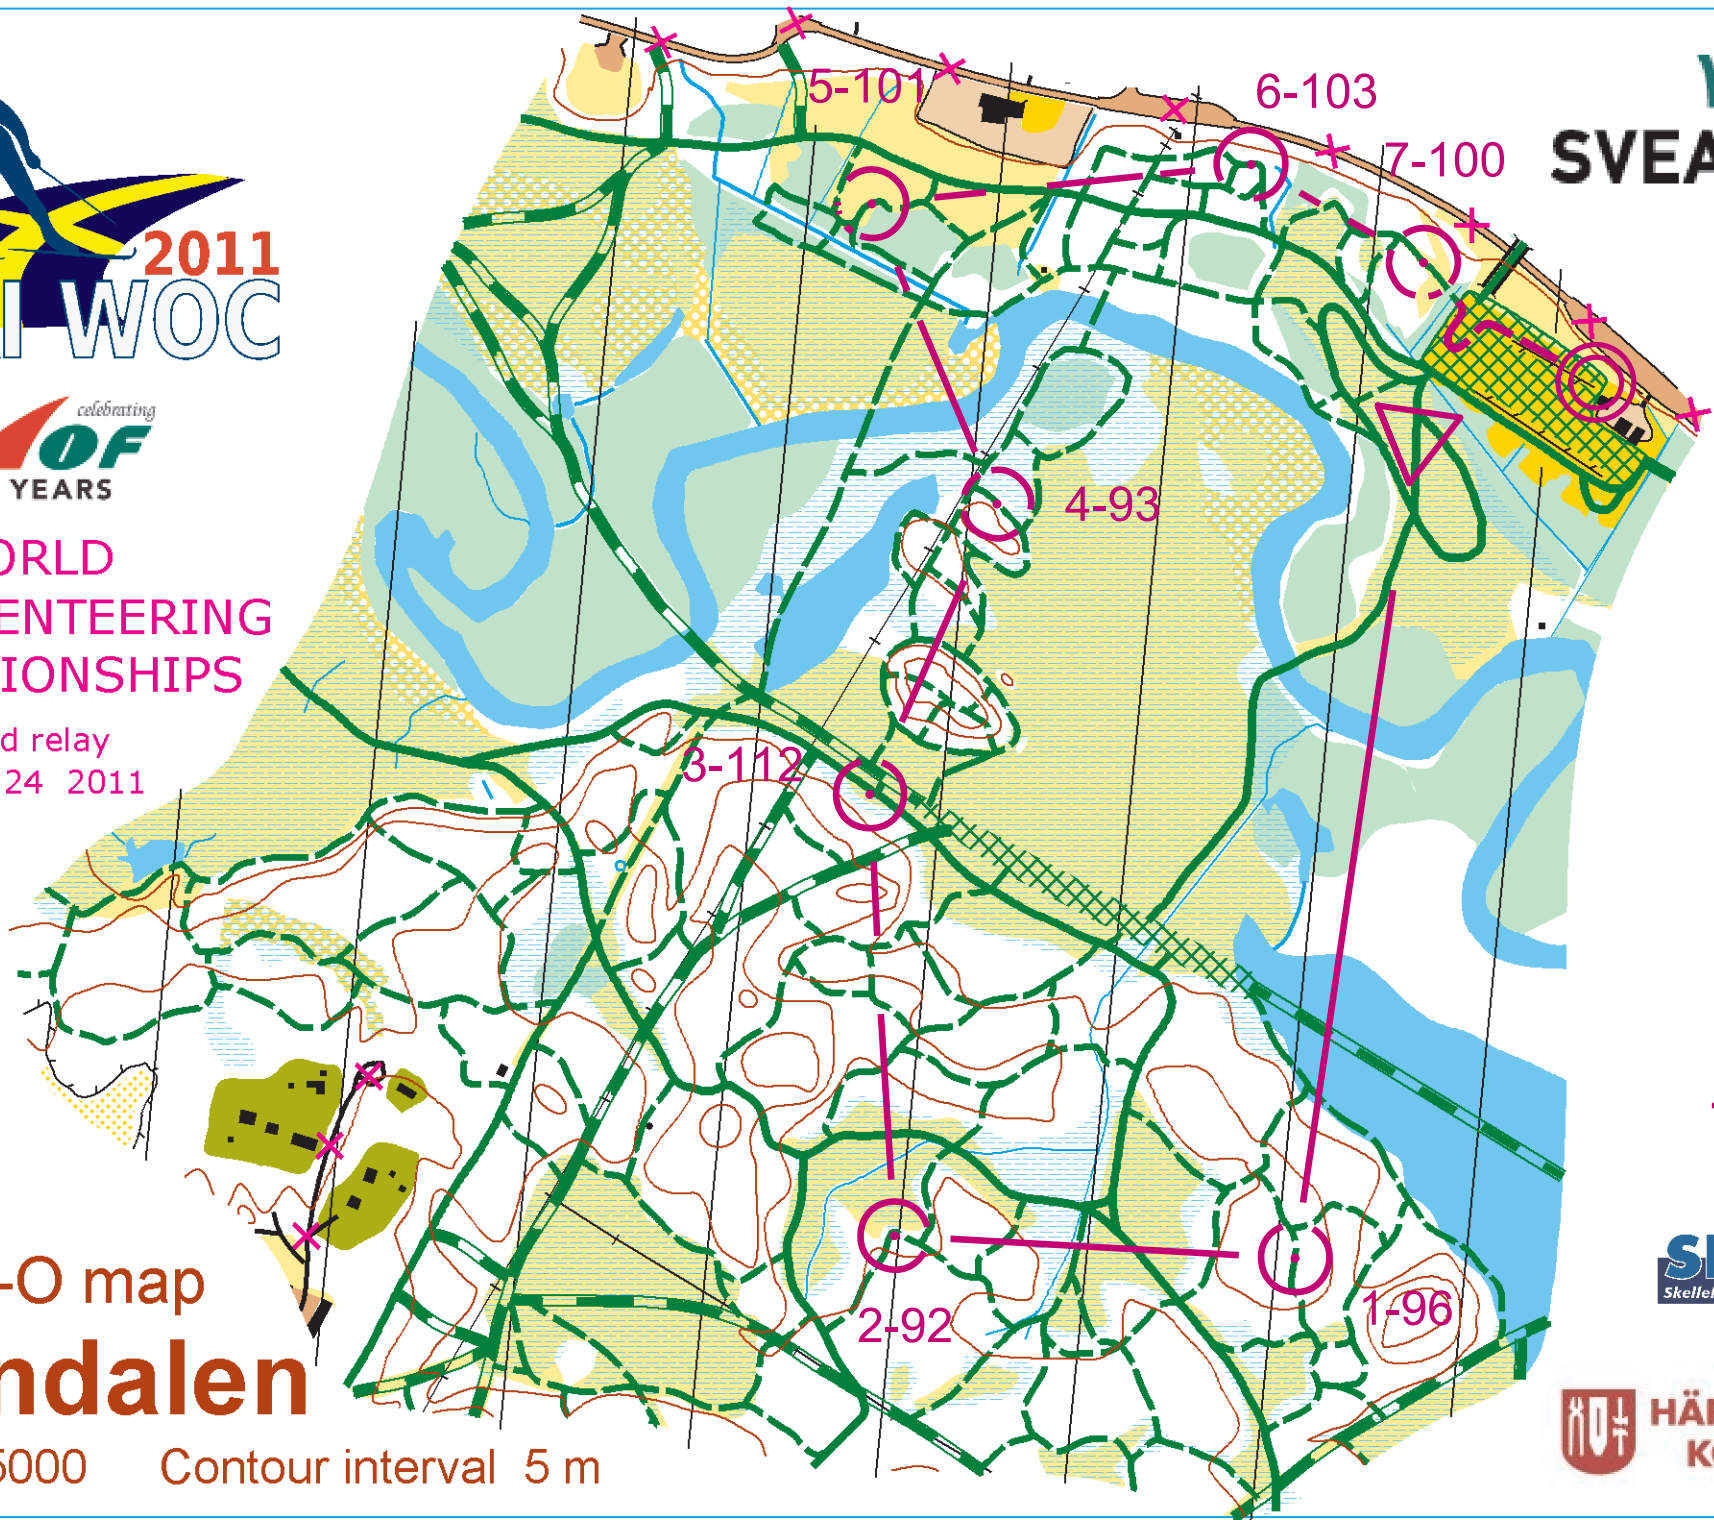

WORLD SKI ORIENTEERING CHAMPIONSHIPS

Mixed relay
March 24 2011

Ski-O map

Tännaldalen

Scale 1:5000 Contour interval 5 m

SVEASKOG

118