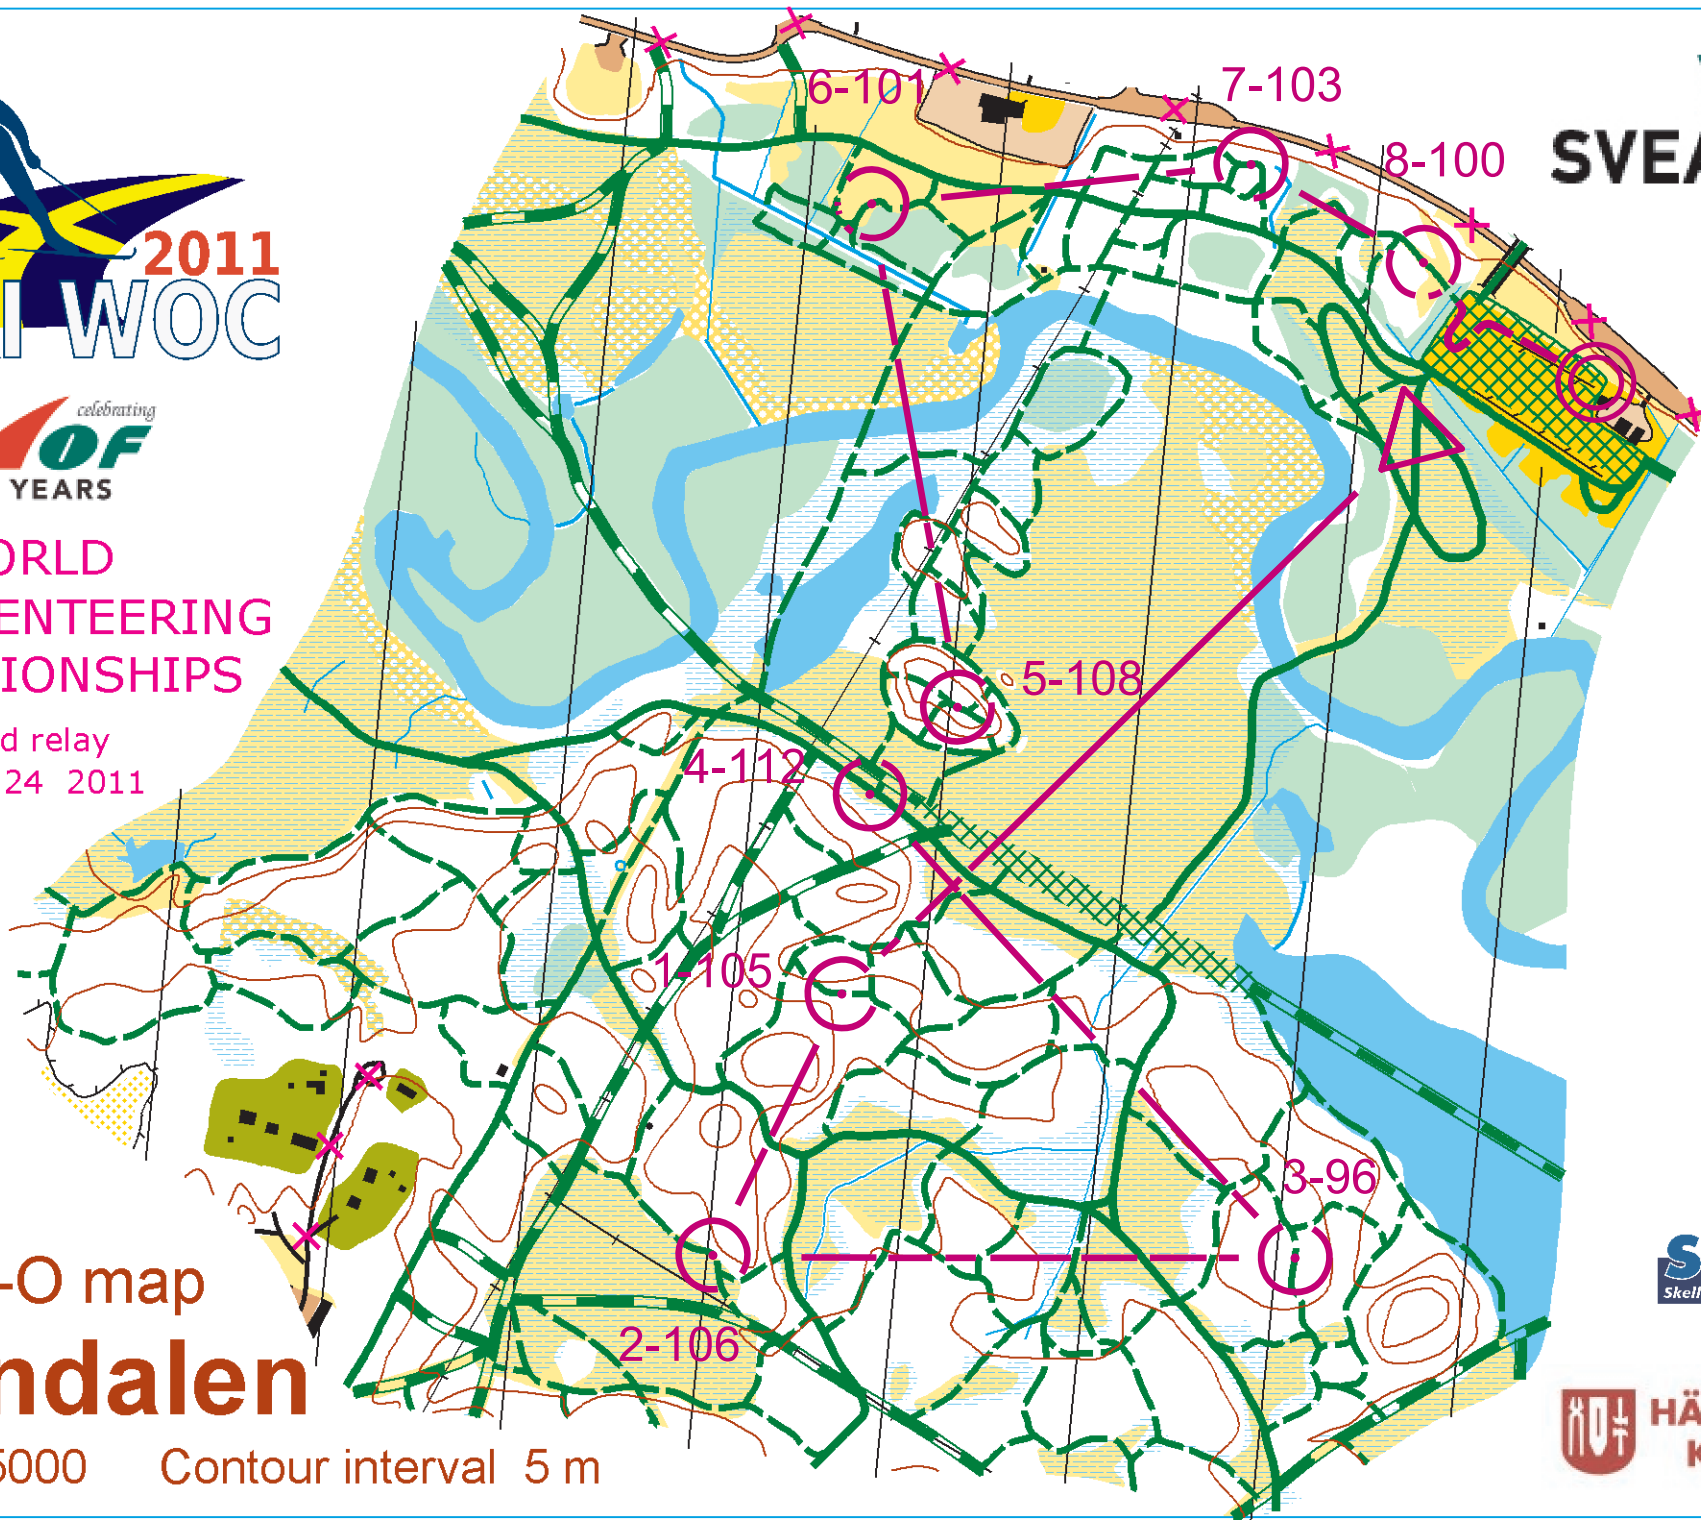

# WORLD SKI ORIENTEERING CHAMPIONSHIPS

Mixed relay  
March 24 2011

Ski-O map

# Tännaldalen

Scale 1:5000 Contour interval 5 m