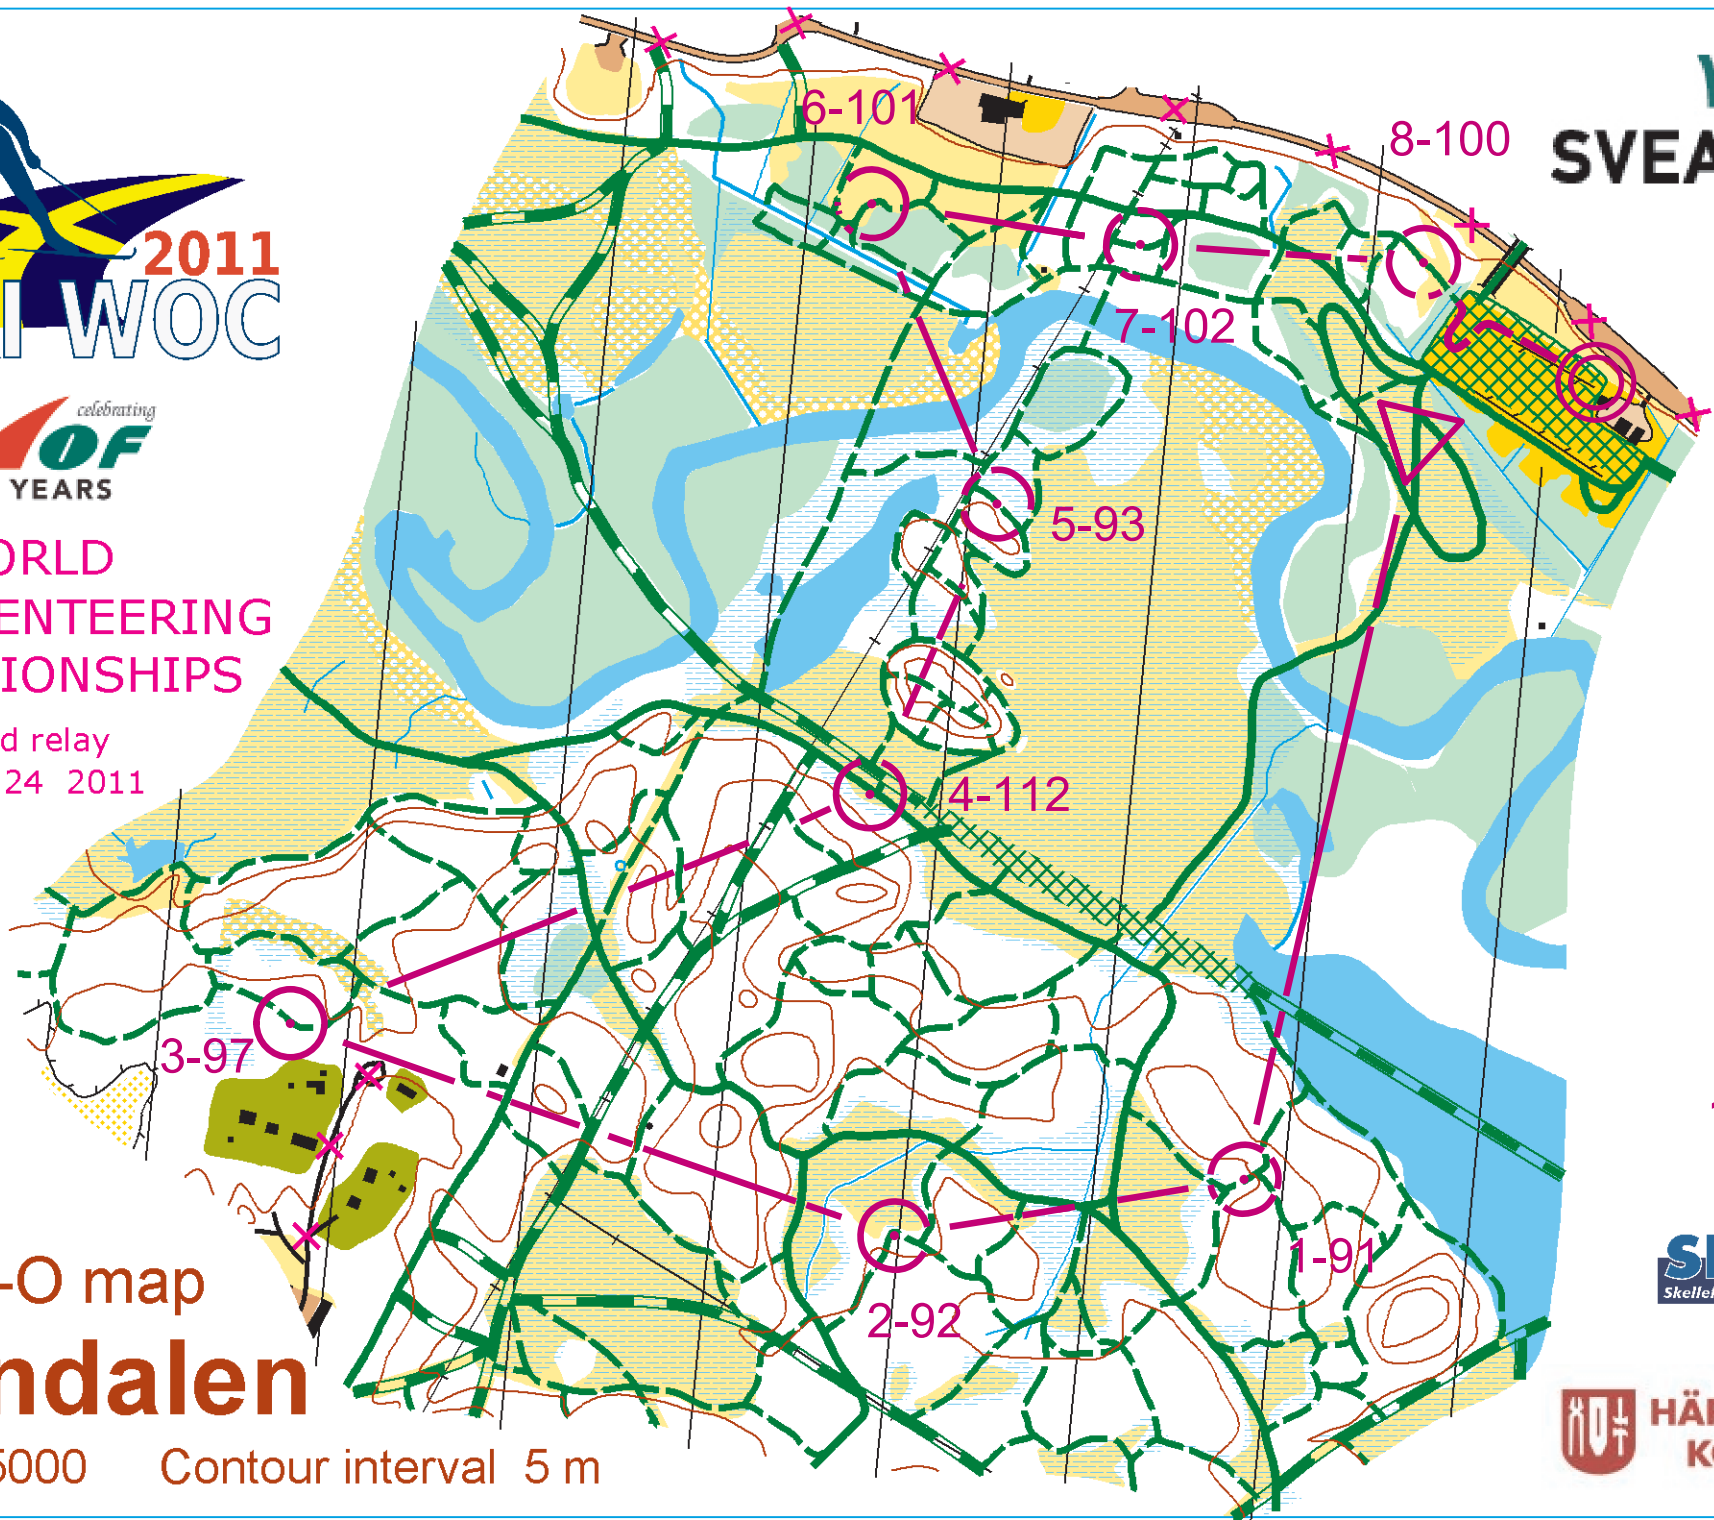

SVEASKOG

celebrating
OF
50 YEARS

**WORLD
SKI ORIENTEERING
CHAMPIONSHIPS**

Mixed relay
March 24 2011

Ski-O map
Tännaldalen

Scale 1:5000 Contour interval 5 m

101