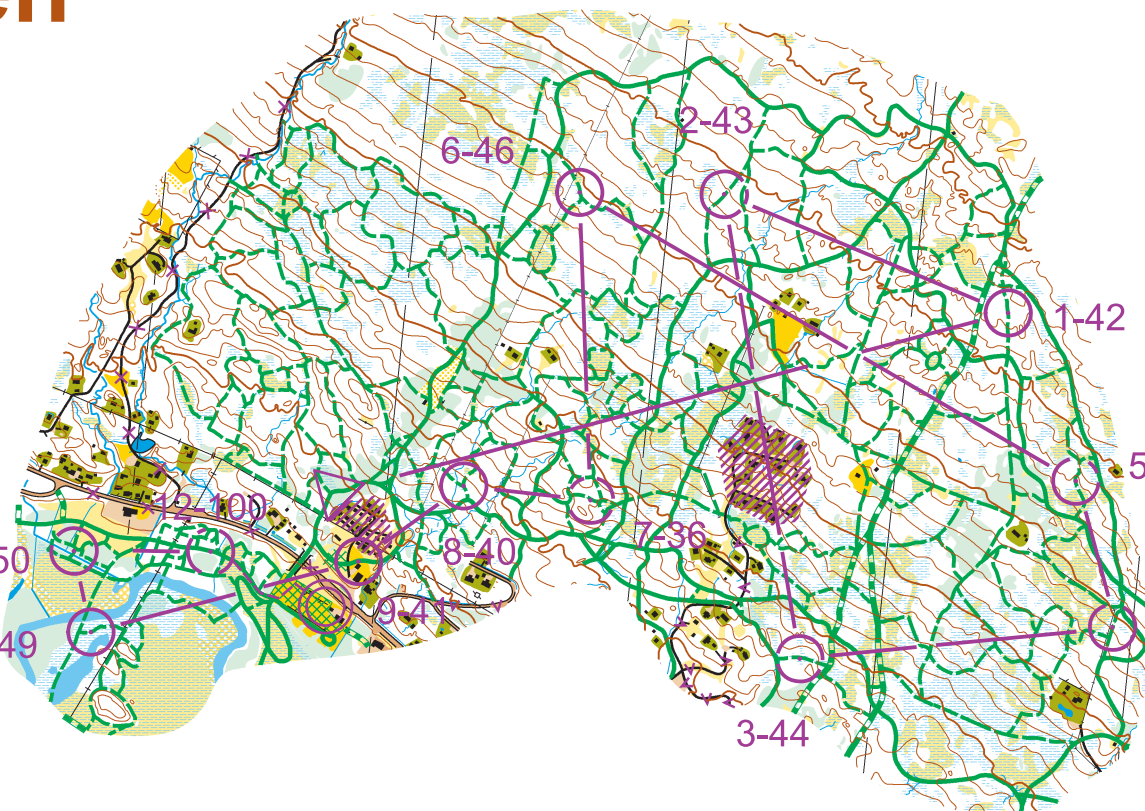

Ski-O map

# Tänn dalen

Scale 1:15 000

Contour interval 5 m

WORLD  
SKI ORIENTEERING  
CHAMPIONSHIPS

Long distance  
March 26 2011

Bana24