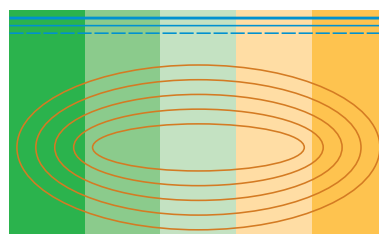

Printer test page: Colours

Undergrowth with rough open

Stream / Ditch over vegetation

Contours over vegetation