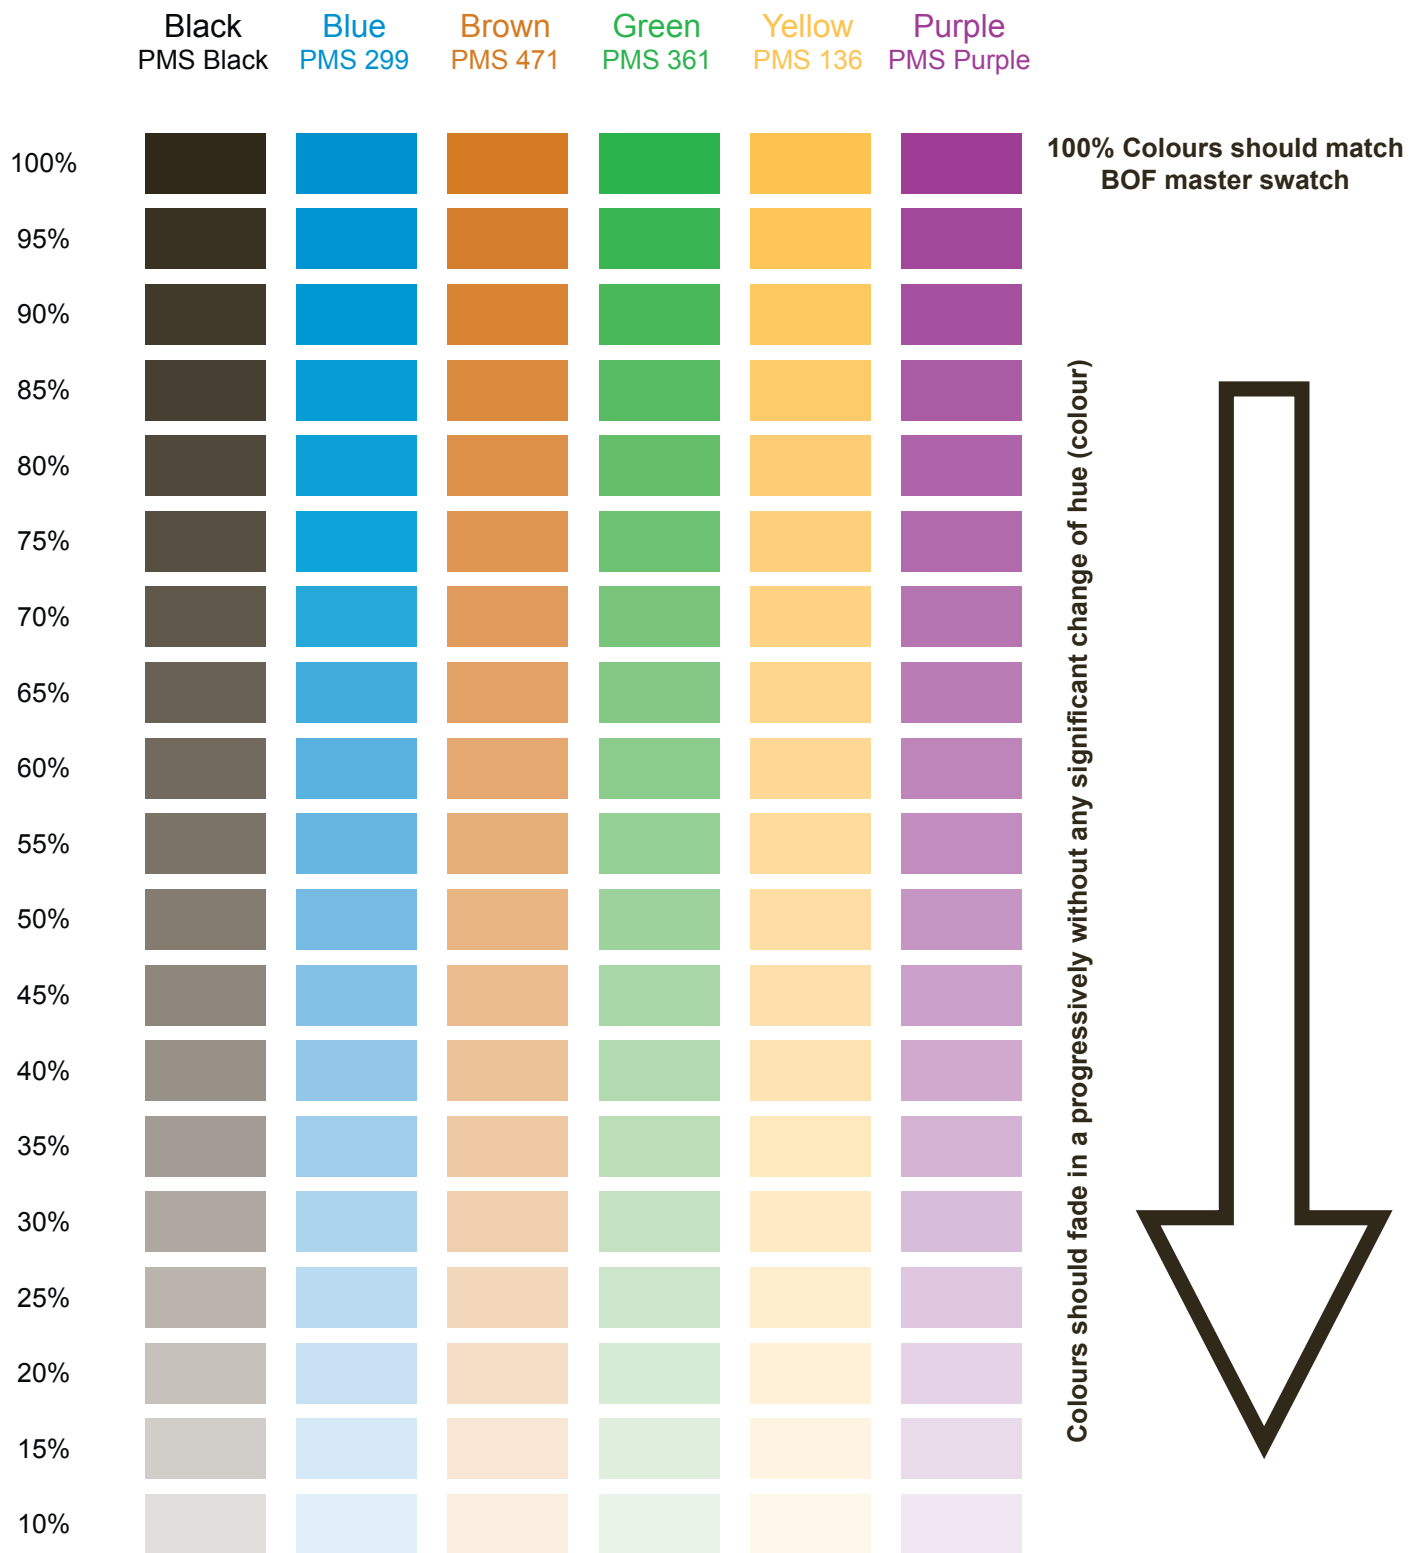

Printer test page: Colours

Undergrowth with rough open

Stream / Ditch over vegetation

Contours over vegetation